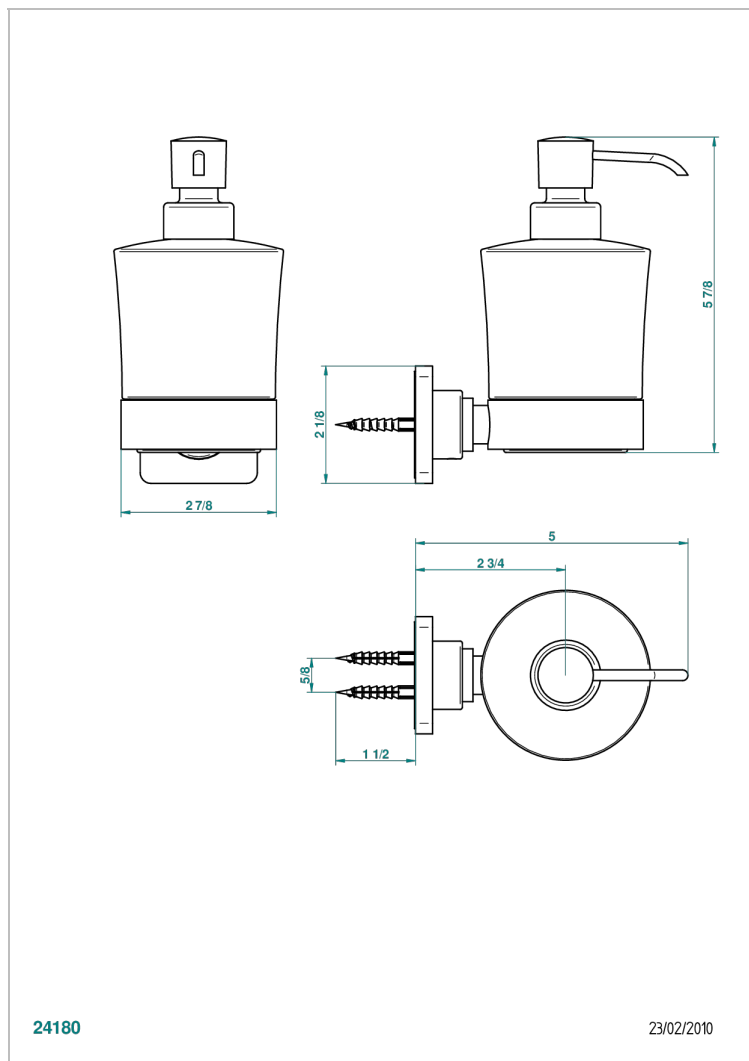

# PROFIL METAL WITH LEVER HANDLES

A6B-613

Liquid soap dispenser

24180

23/02/2010

## CHARACTERISTIC

- Profil metal with lever handles
- Liquid soap dispenser