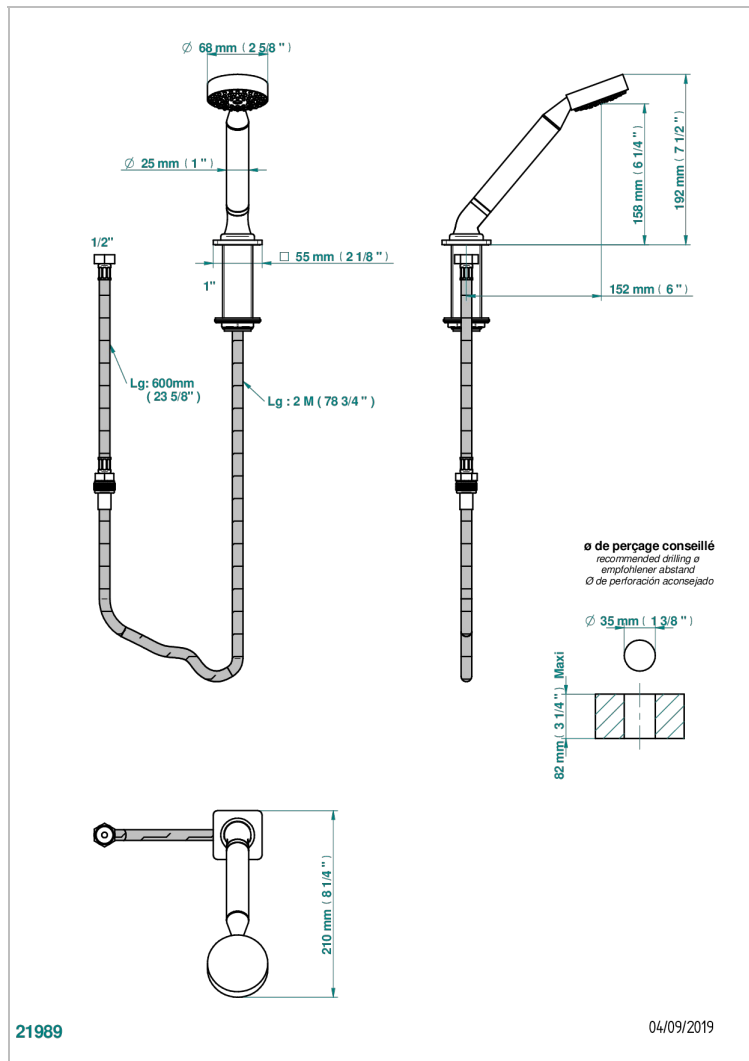

PROFIL METAL WITH LEVER HANDLES

A6B-60A

Deck mounted hand shower, with hose

CHARACTERISTIC

- Profil metal with lever handles
- Deck mounted hand shower, with hose

TECHNICAL SPECS

- Recommandé : 3 bars (max. 5 bars) - Advised : 43,5 psi (max. 72 psi)
- 9,5 l/min à 3 bars (2.5 gpm at 43.5 psi)

AVAILABLE FINITIONS

Black nickel - D24

Blush PVD - H62

Brass color PVD - H49

Brown bronze color PVD - F33

Chrome polished - A02

Chrome polished / gold polished - G02

Copper antique matt, coated - H07

Nickel antique / Sovereign - H28

Nickel color PVD - H55

Nickel polished - B01

Rose Gold - F27

Satin chrome - C03

Silver polished, antique - H03

Silver rhodium - F18

Soft gold - F30