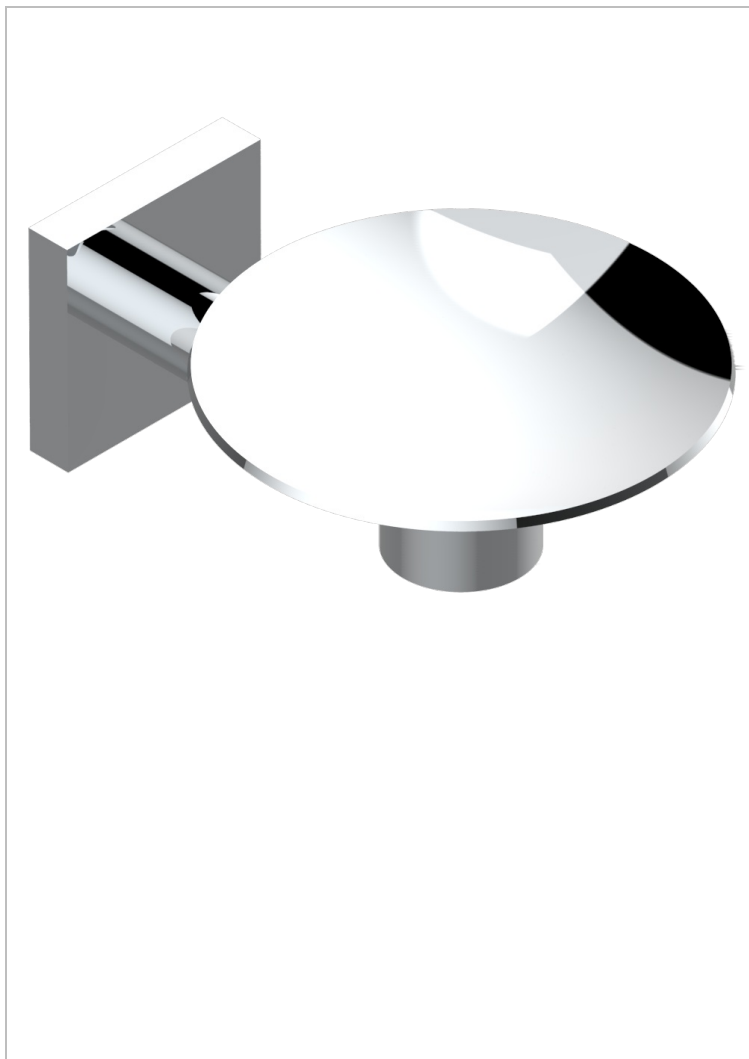

PROFIL METAL WITH LEVER HANDLES

A6B-546

Soap dish, wall mounted, 4" diameter

CHARACTERISTIC

- Profil metal with lever handles
- Soap dish, wall mounted, 4" diameter

AVAILABLE FINITIONS

Black nickel - D24

Blush PVD - H62

Brass color PVD - H49

Brown bronze color PVD - F33

Chrome polished - A02

Chrome polished / gold polished - G02

Copper antique matt, coated - H07

Gold color PVD - H52

Gold mat - F07

Gold polished - F01

Matt gold color PVD - H53

Matt graphite PVD - H65

Matt nickel (American satin) - C01

Matt nickel color PVD - H56

Nickel antique / Sovereign - H28

Nickel color PVD - H55

Nickel polished - B01

Rose Gold - F27