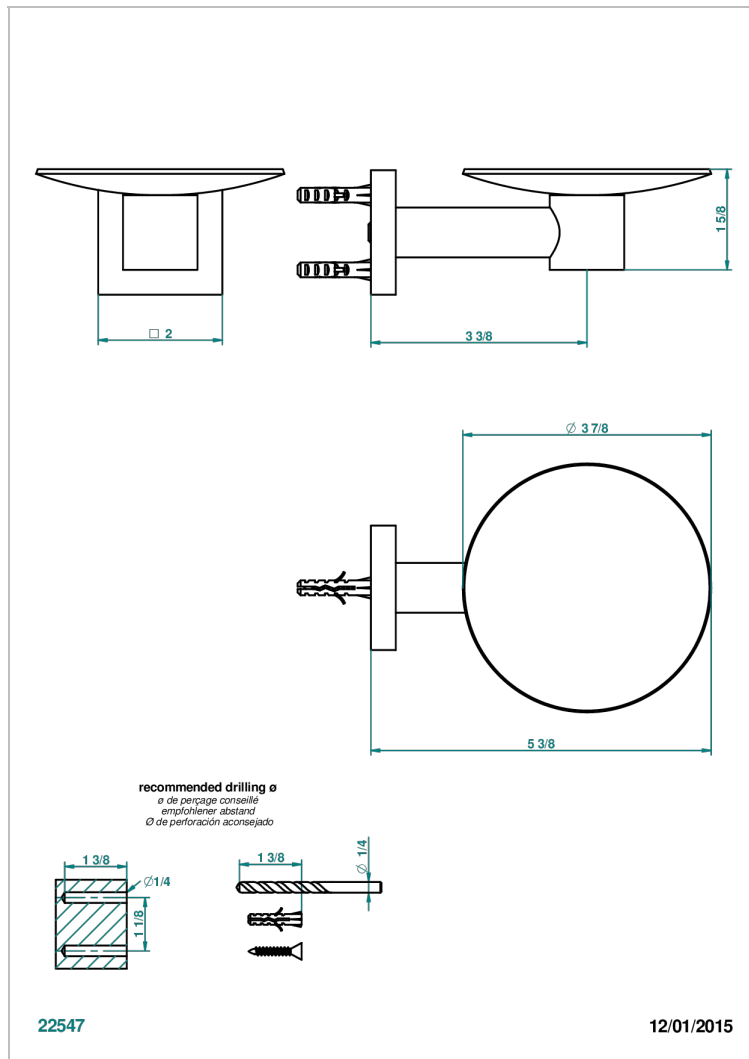

PROFIL METAL WITH LEVER HANDLES

A6B-546

Soap dish, wall mounted, 4" diameter

CHARACTERISTIC

- Profil metal with lever handles
- Soap dish, wall mounted, 4" diameter

AVAILABLE FINITIONS

Black nickel - D24

Blush PVD - H62