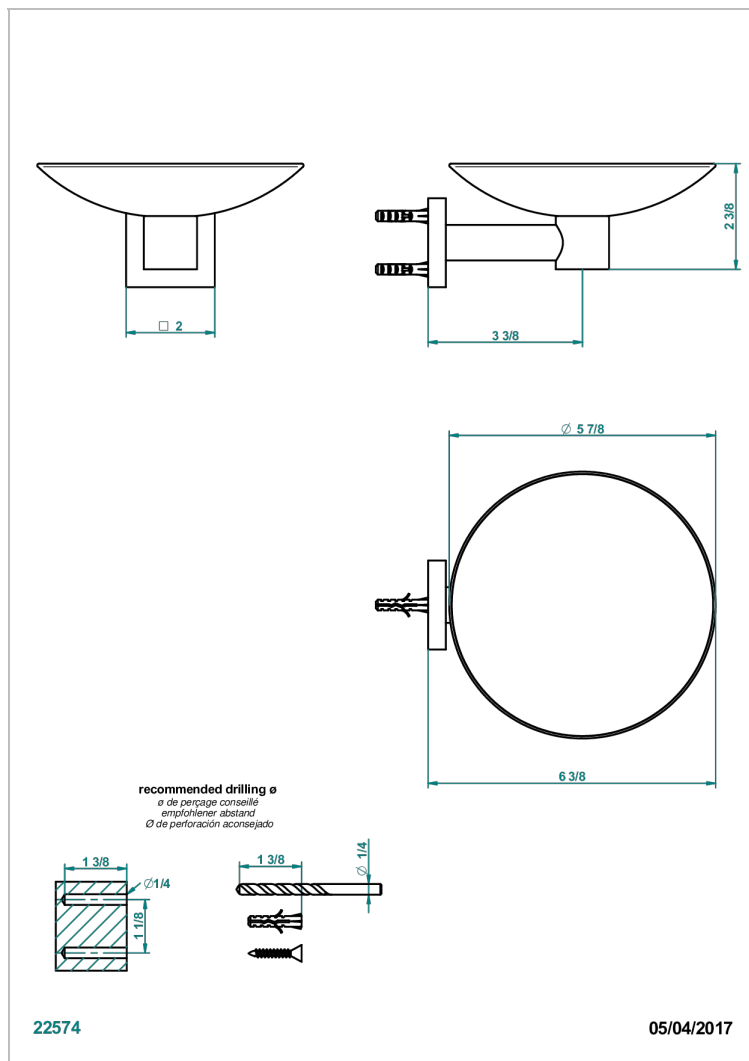

PROFIL METAL WITH LEVER HANDLES

A6B-546GM

Soap dish, wall mounted, 6" diameter

CHARACTERISTIC

- Profil metal with lever handles
- Soap dish, wall mounted, 6" diameter

AVAILABLE FINITIONS

Black nickel - D24

Blush PVD - H62