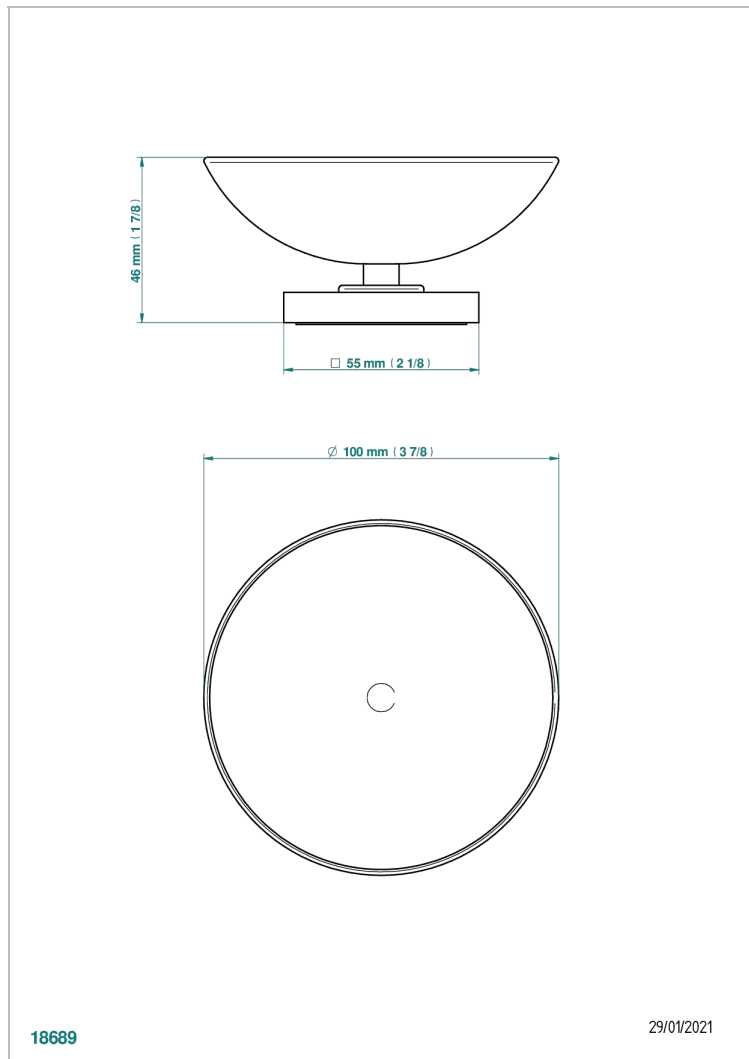

# PROFIL METAL WITH LEVER HANDLES

A6B-544

Soap dish, freestanding , 4" diameter

## CHARACTERISTIC

- Profil metal with lever handles
- Soap dish, freestanding , 4" diameter