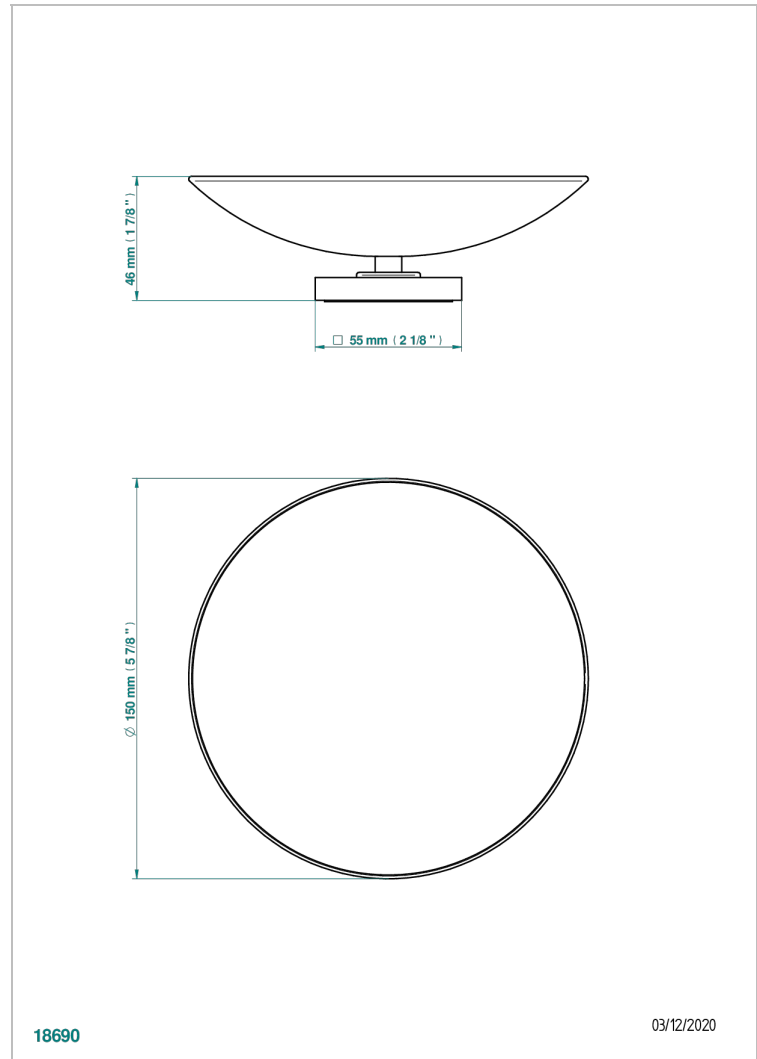

# PROFIL METAL WITH LEVER HANDLES

A6B-544GM

Soap dish, freestanding , 6" diameter

THG<sup>®</sup>  
PARIS

## CHARACTERISTIC

- Profil metal with lever handles
- Soap dish, freestanding , 6" diameter