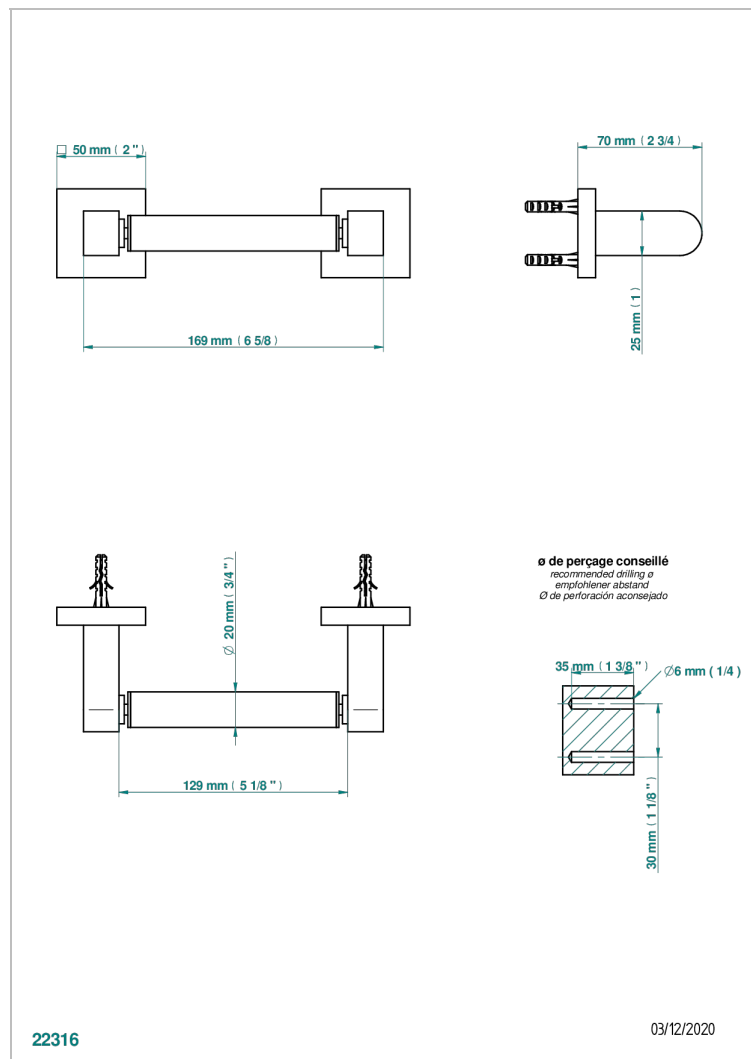

PROFIL METAL WITH LEVER HANDLES

A6B-543M

Paper roll holder

CHARACTERISTIC

- Profil metal with lever handles
- Paper roll holder

AVAILABLE FINITIONS

Black nickel - D24

Blush PVD - H62