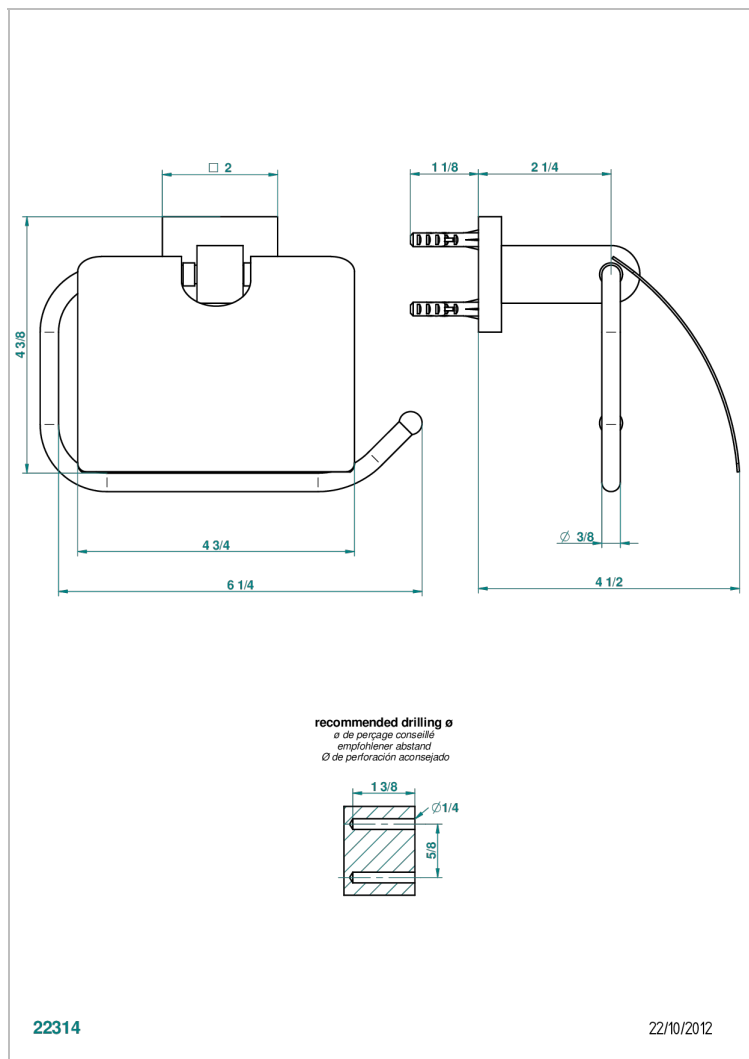

PROFIL METAL WITH LEVER HANDLES

A6B-538AC

Toilet paper holder, single mount with cover

CHARACTERISTIC

- Profil metal with lever handles
- Toilet paper holder, single mount with cover

AVAILABLE FINITIONS

Black nickel - D24