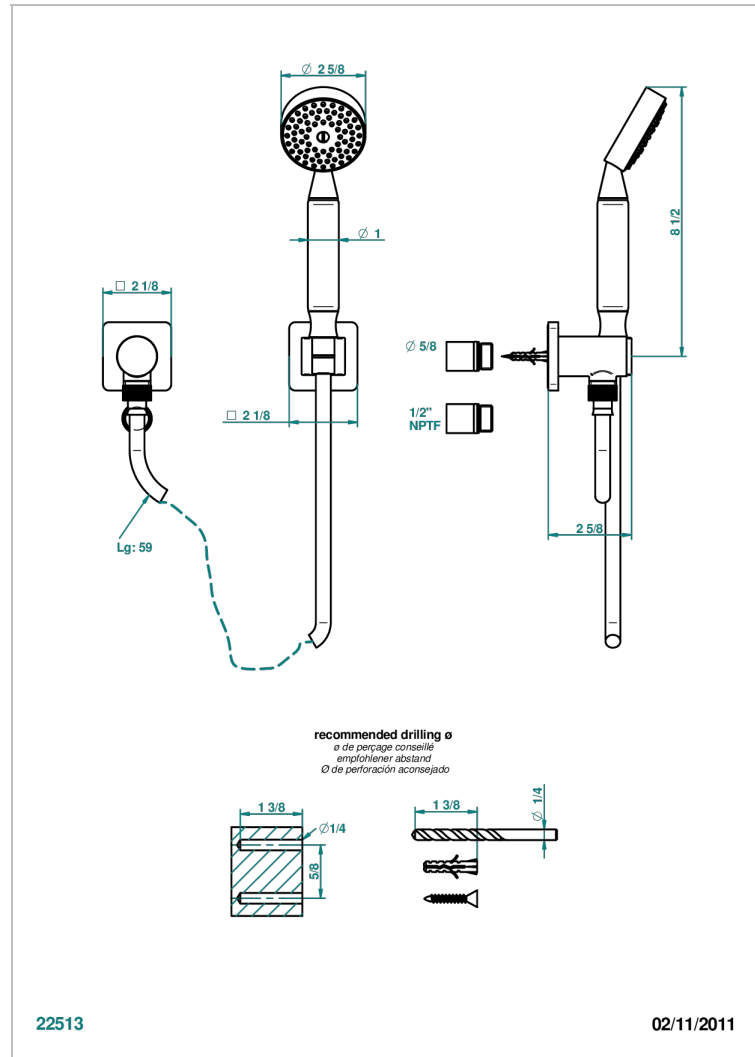

# PROFIL METAL WITH LEVER HANDLES

A6B-52/US

Wall mounted handshower with separate fixed hook

THG<sup>®</sup>  
PARIS

## CHARACTERISTIC

- Profil metal with lever handles
- Wall mounted handshower with separate fixed hook

## TECHNICAL SPECS

- Recommandé : 3 bars (max. 5 bars) - Advised : 43,5 psi (max. 72 psi)
- 9,5 l/min à 3 bars (2.5 gpm at 43.5 psi)