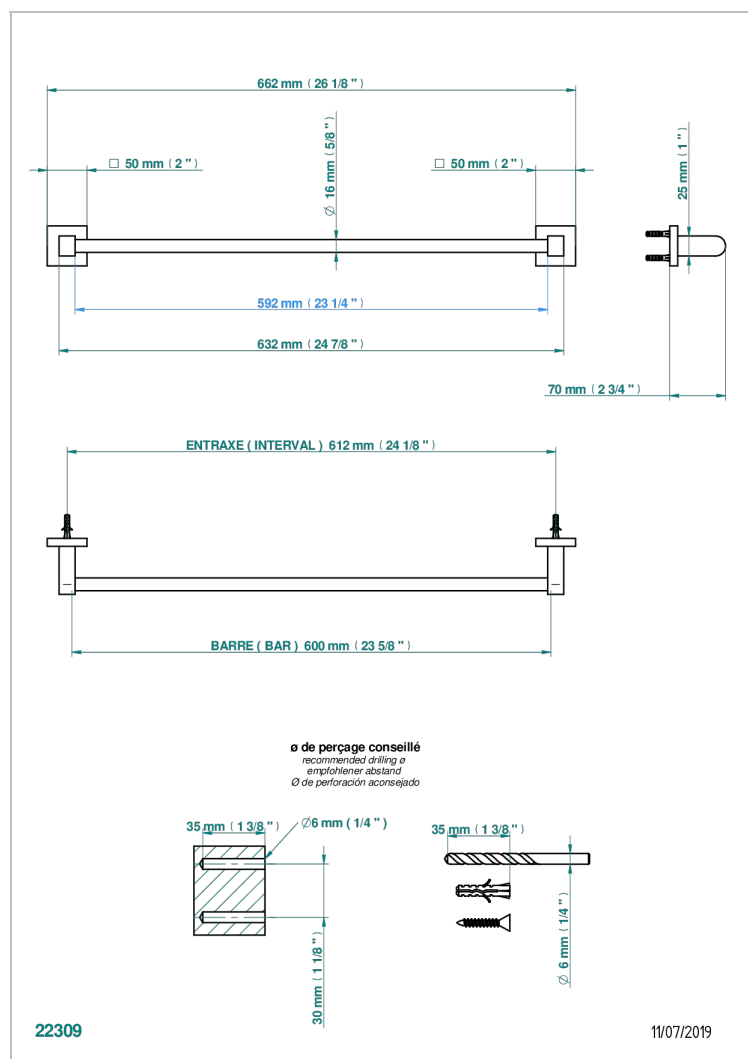

PROFIL METAL WITH LEVER HANDLES

A6B-514/60

Towel bar, 24" long

CHARACTERISTIC

- Profil metal with lever handles
- Towel bar, 24" long

AVAILABLE FINITIONS

Black nickel - D24

Blush PVD - H62