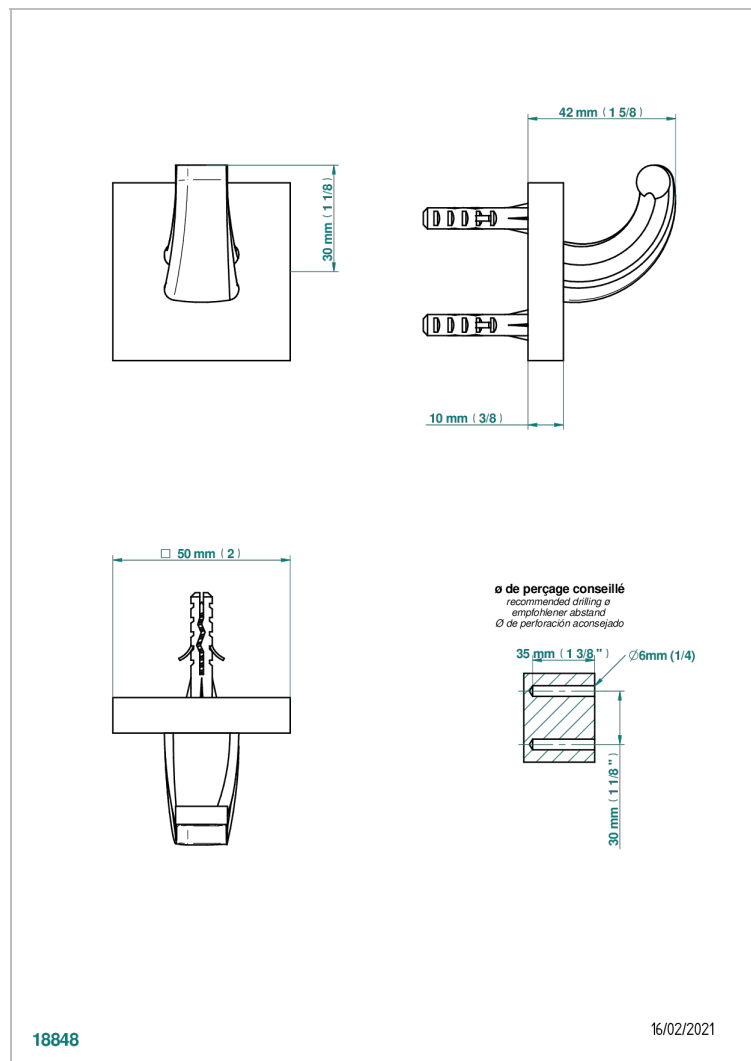

# PROFIL METAL WITH LEVER HANDLES

A6B-508

Robe hook single small

## CHARACTERISTIC

- Profil metal with lever handles
- Robe hook single small