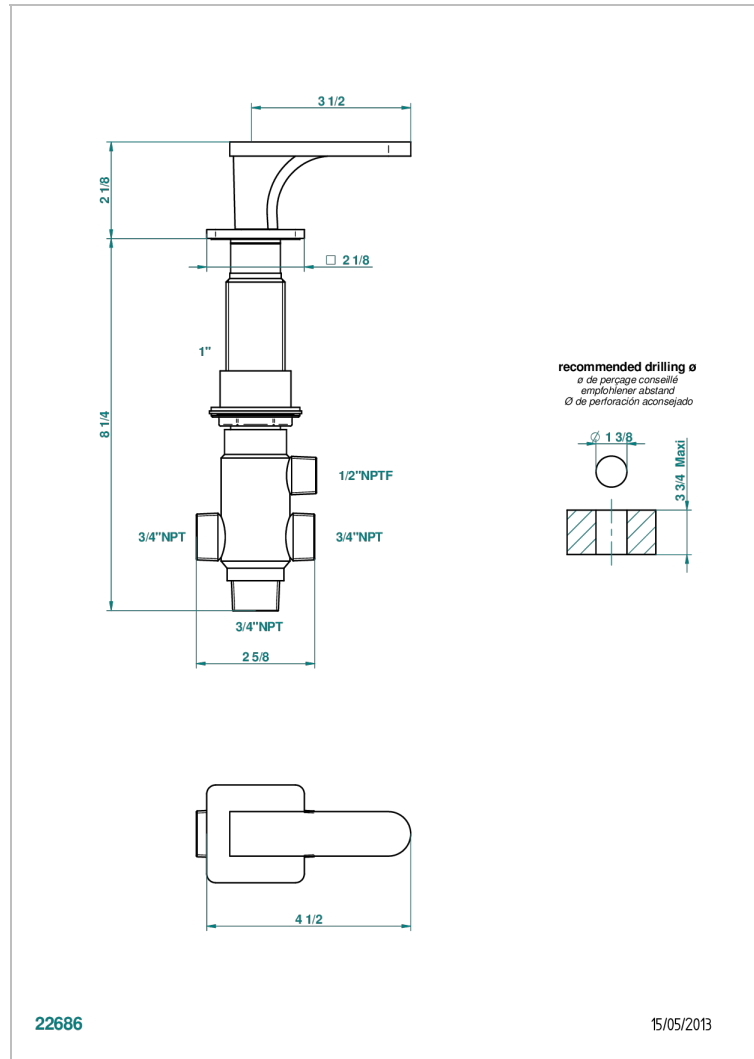

PROFIL METAL WITH LEVER HANDLES

A6B-504VGUS

2-function deck diverter with trim

CHARACTERISTIC

- Profil metal with lever handles
- 2-function deck diverter with trim

AVAILABLE FINITIONS

Black nickel - D24

Blush PVD - H62