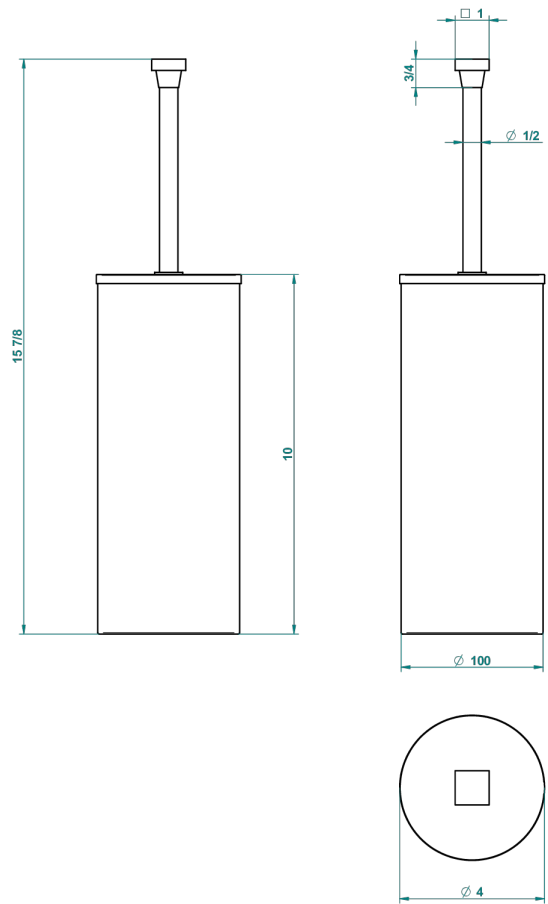

PROFIL METAL WITH LEVER HANDLES

A6B-4700C

Metal toilet brush holder with brush with cover floor mounted

22388

18/11/2015

CHARACTERISTIC

- Profil metal with lever handles
- Metal toilet brush holder with brush with cover floor mounted