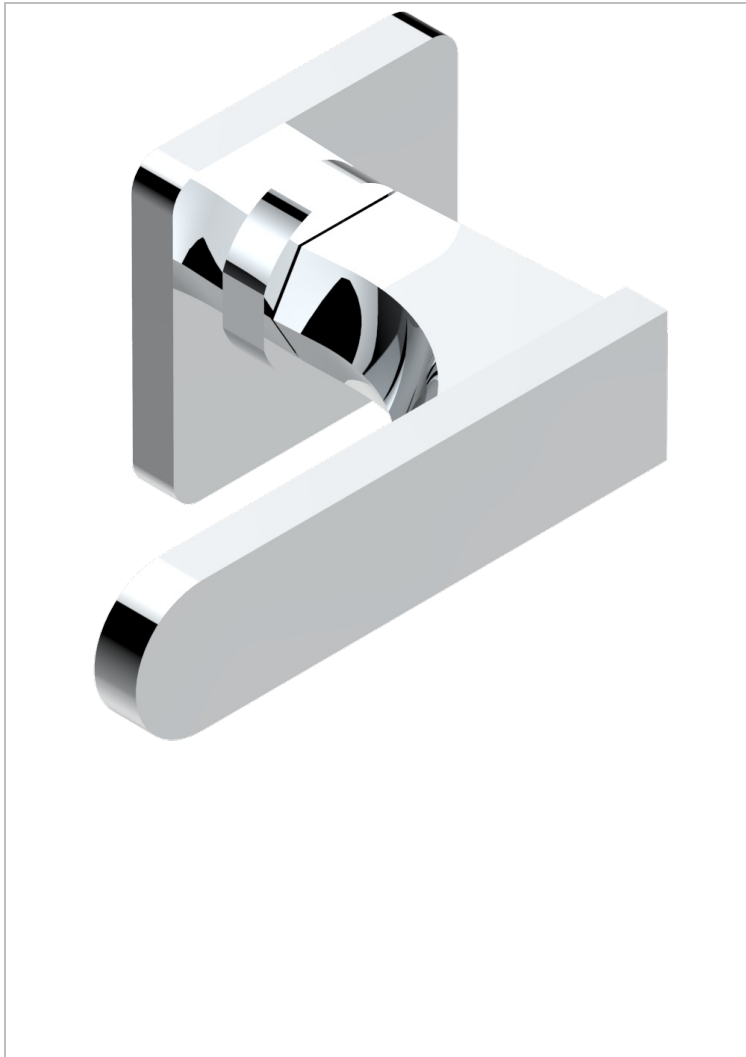

PROFIL METAL WITH LEVER HANDLES

A6B-30B

Wall volume control 30 & 32 trim

THG[®]
PARIS

22674

01/10/2008

CHARACTERISTIC

- Profil metal with lever handles
- Wall volume control 30 & 32 trim

RELATED SKU'S

- Ref. G00-32CUSA 3/4" Volume control wall valve with ceramic cartridge
- Ref. G00-32HUSA 3/4" Volume control wall valve with ceramic cartridge counterclockwise
- Ref. G00-30CUSA 1/2" volume control wall valve with ceramic cartridge
- Ref. G00-30HUSA 1/2" Volume control wall valve with ceramic cartridge counterclockwise

Nickel antique / Sovereign - H28

Nickel color PVD - H55

Nickel polished - B01

Rose Gold - F27

Satin chrome - C03

Silver polished, antique - H03

Silver rhodium - F18

Soft gold - F30