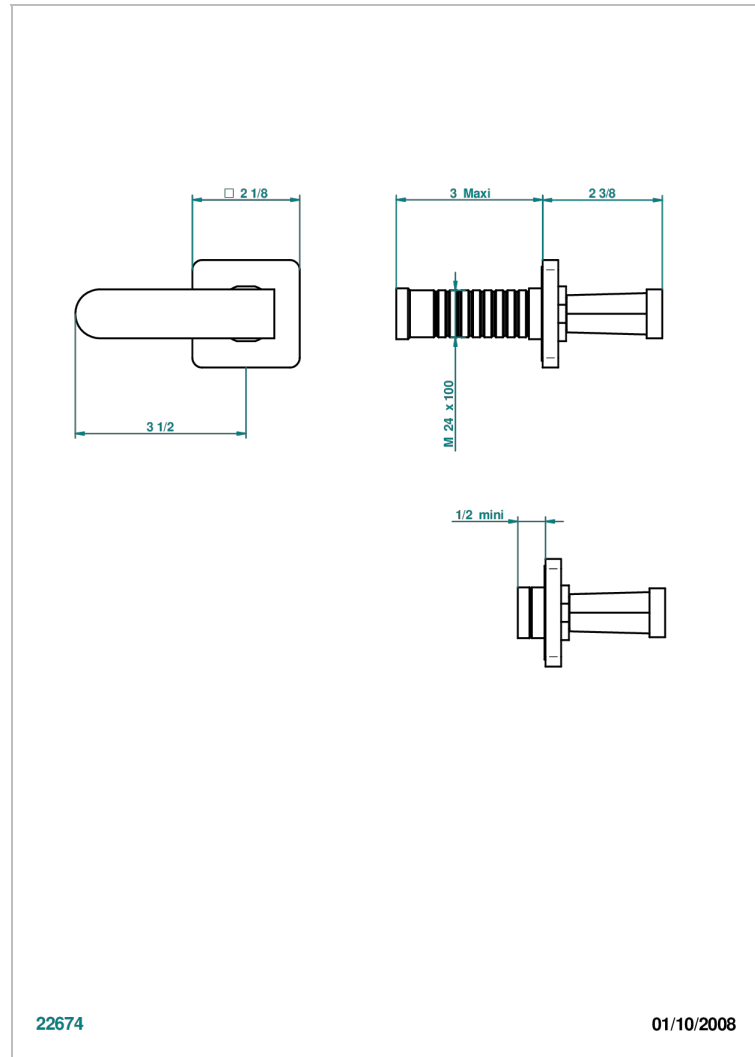

PROFIL METAL WITH LEVER HANDLES

A6B-30B

Wall volume control 30 & 32 trim

THG[®]
PARIS

22674

01/10/2008

CHARACTERISTIC

- Profil metal with lever handles
- Wall volume control 30 & 32 trim

RELATED SKU'S

- Ref. G00-32CUSA 3/4" Volume control wall valve with ceramic cartridge
- Ref. G00-32HUSA 3/4" Volume control wall valve with ceramic cartridge counterclockwise
- Ref. G00-30CUSA 1/2" volume control wall valve with ceramic cartridge
- Ref. G00-30HUSA 1/2" Volume control wall valve with ceramic cartridge counterclockwise

Nickel antique / Sovereign - H28

Nickel color PVD - H55

Nickel polished - B01

Rose Gold - F27

Satin chrome - C03

Silver polished, antique - H03

Silver rhodium - F18

Soft gold - F30