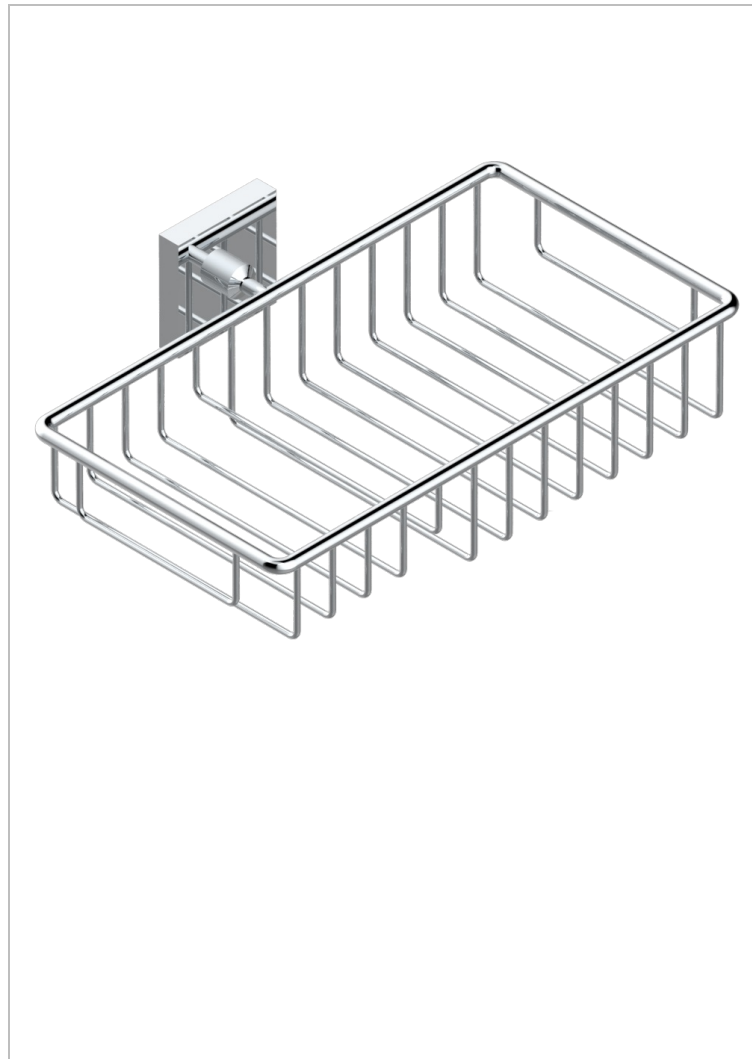

# PROFIL METAL WITH LEVER HANDLES

A6B-2620

Soap and sponge holder, wall mounted

## CHARACTERISTIC

- Profil metal with lever handles
- Soap and sponge holder, wall mounted