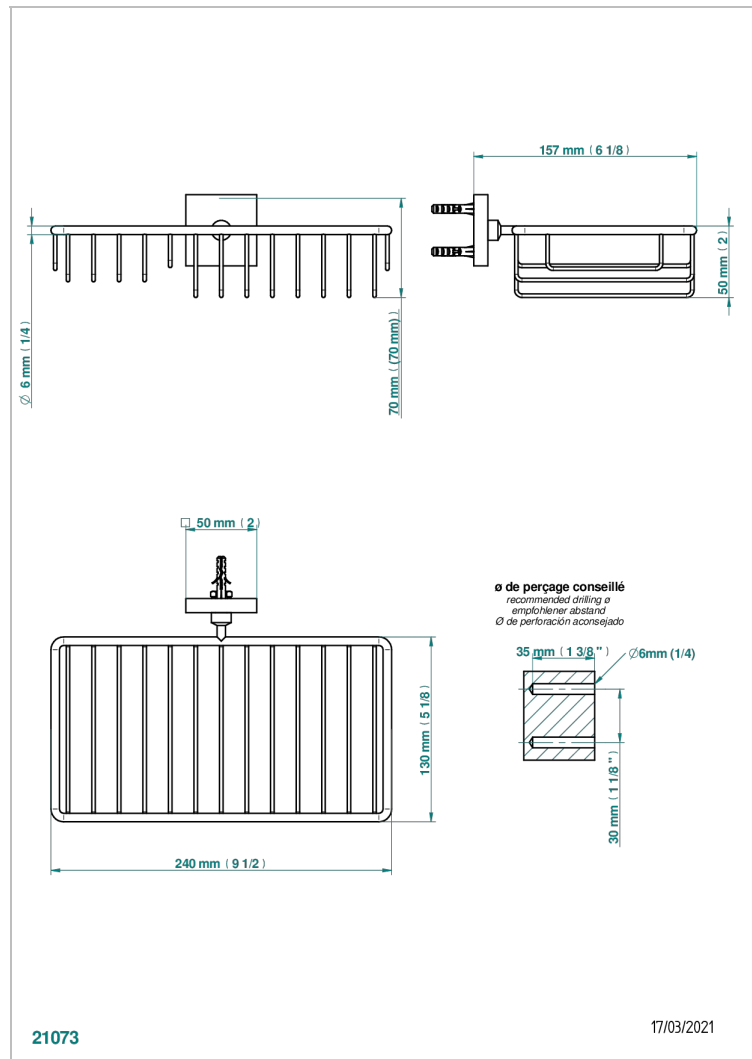

# PROFIL METAL WITH LEVER HANDLES

A6B-2620

Soap and sponge holder, wall mounted

## CHARACTERISTIC

- Profil metal with lever handles
- Soap and sponge holder, wall mounted