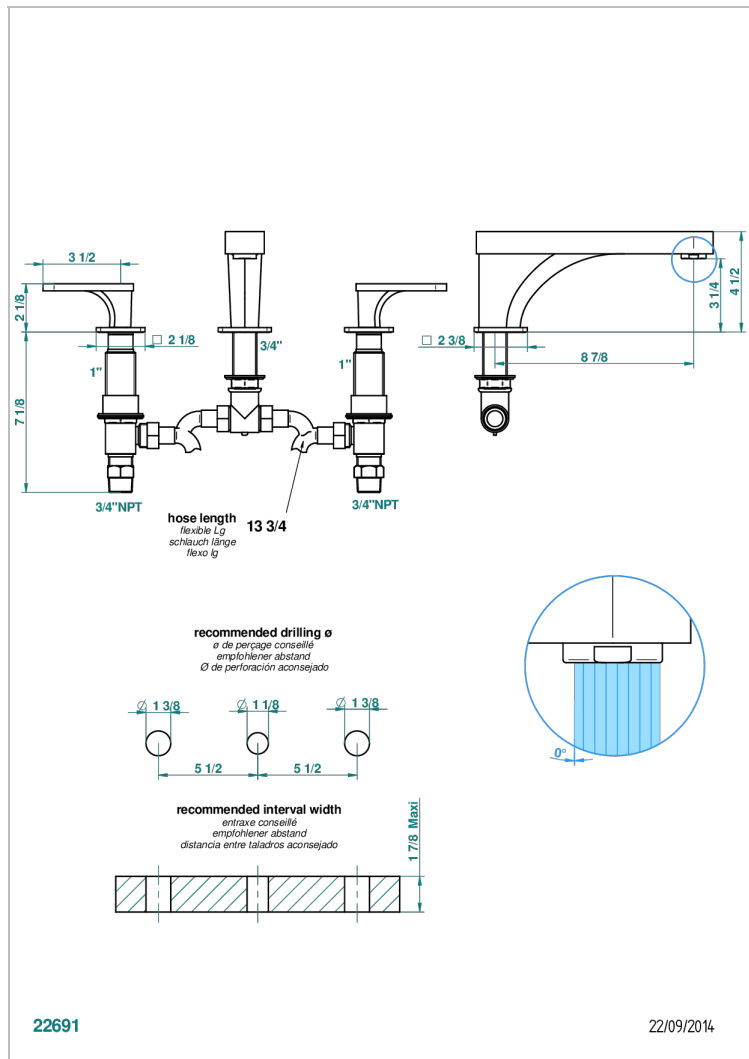

PROFIL METAL WITH LEVER HANDLES

A6B-25SGUS

Roman tub set with 3/4" valves

CHARACTERISTIC

- Profil metal with lever handles
- Roman tub set with 3/4" valves

TECHNICAL SPECS

- Recommandé : 3 bars (max. 5 bars) - Advised : 43,5 psi (max. 72 psi)
- Bec : 35 l/min à 3 bars
- Spout : 9.26 gpm at 43.5 psi