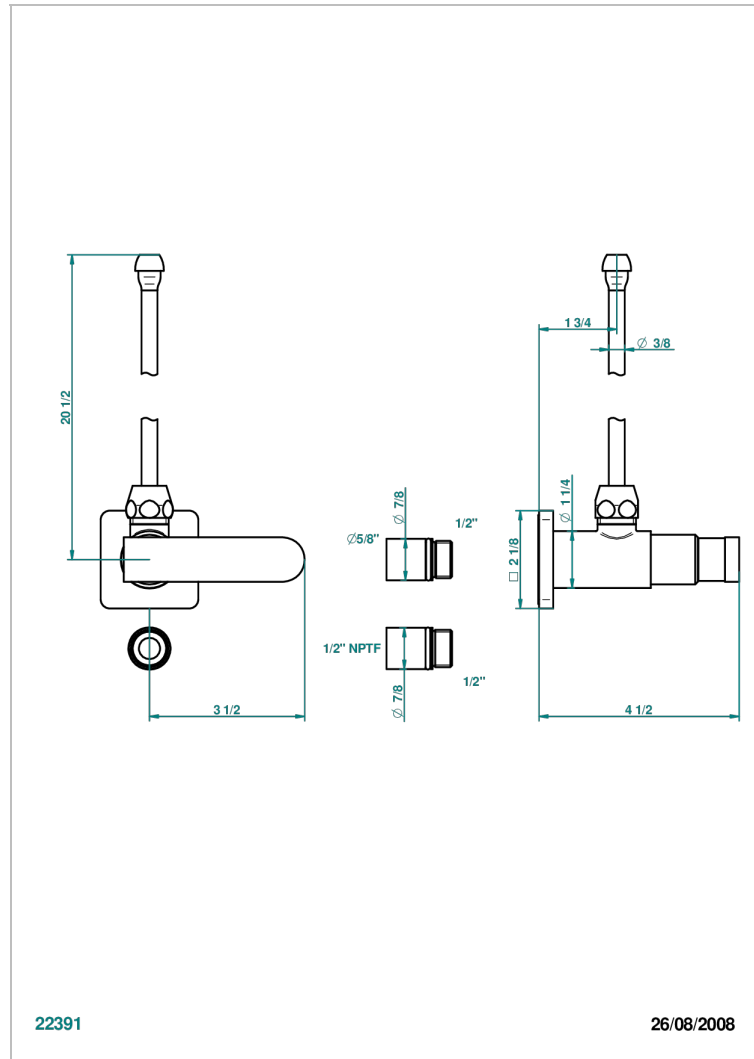

# PROFIL METAL WITH LEVER HANDLES

A6B-181/SLA

Angle supply valve with 3/8" adaptor set

22391

26/08/2008

## CHARACTERISTIC

- Profil metal with lever handles
- Angle supply valve with 3/8" adaptor set