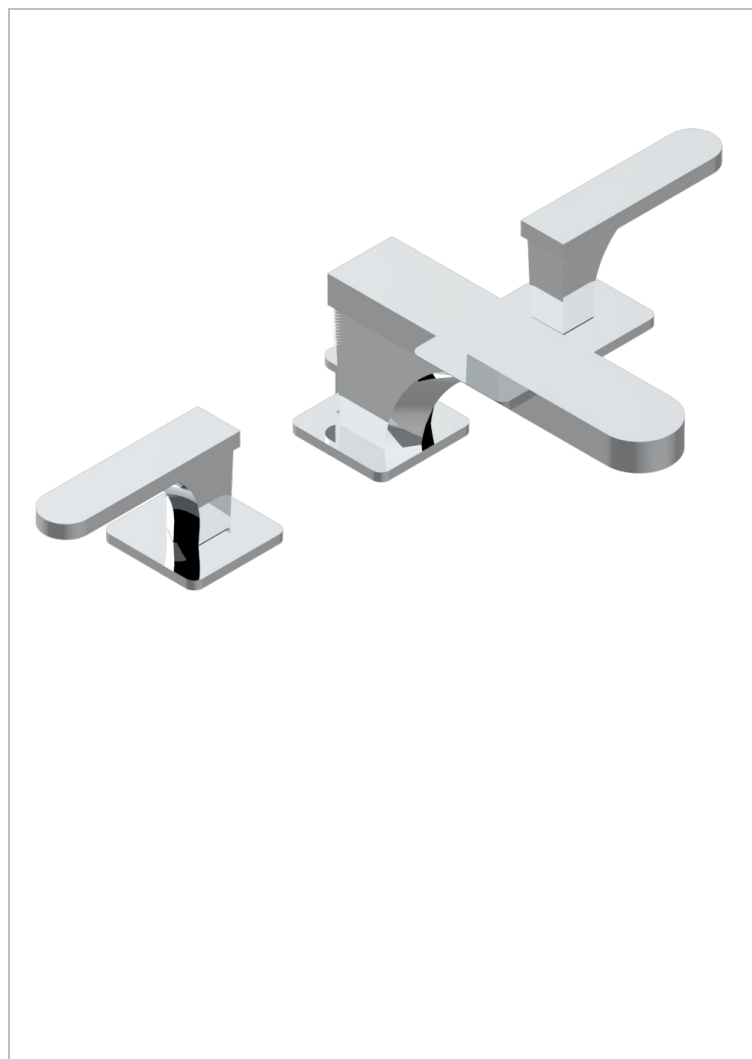

# PROFIL METAL WITH LEVER HANDLES

A6B-151M/US

Widespread lavatory set with drain for 1 1/4" + countertop

## CHARACTERISTIC

- Profil metal with lever handles
- Widespread lavatory set with drain for 1 1/4" + countertop