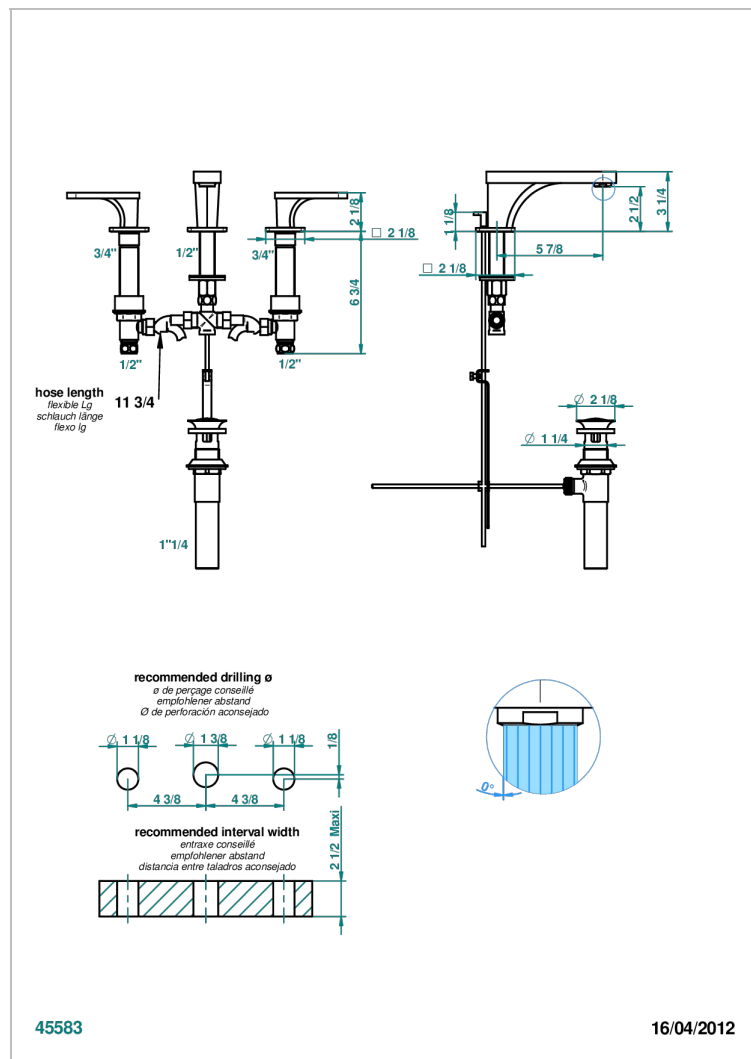

# PROFIL METAL WITH LEVER HANDLES

A6B-151M/US

Widespread lavatory set with drain for 1 1/4" + countertop

## CHARACTERISTIC

- Profil metal with lever handles
- Widespread lavatory set with drain for 1 1/4" + countertop