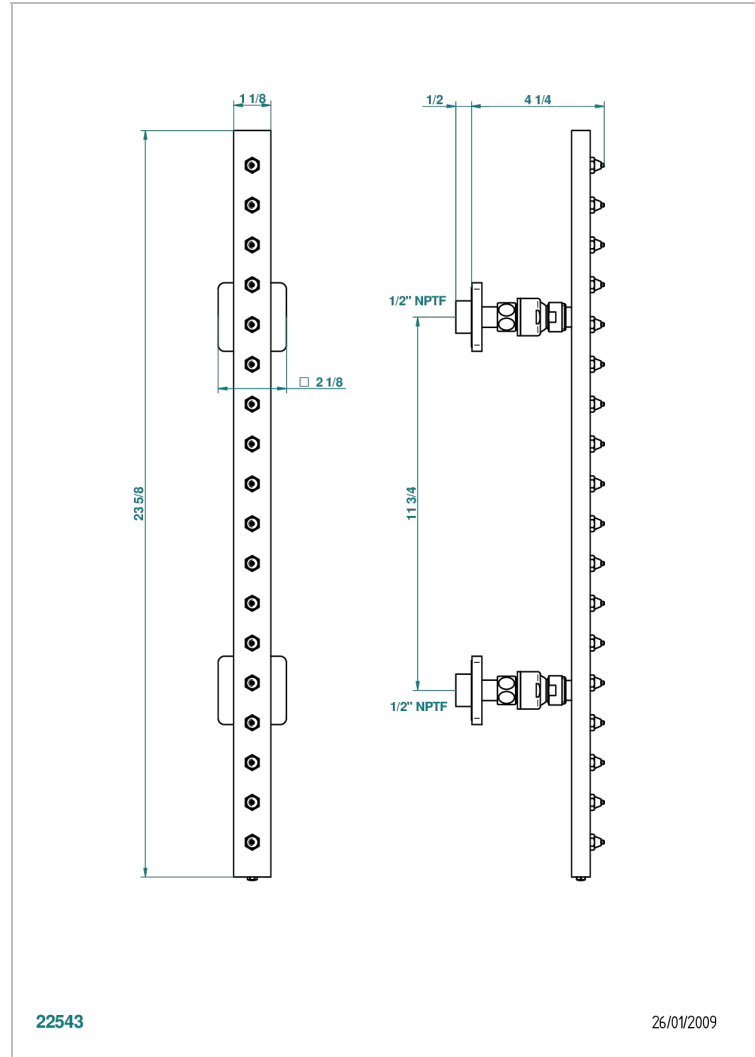

# PROFIL METAL

A6A-900/US

Rain-bar, rectangular with 18 picots, 23 1/2" long - with easyclean system

22543

26/01/2009

## CHARACTERISTIC

- Profil métal
- Rain-bar, rectangular with 18 picots, 23 1/2" long - with easyclean system

## TECHNICAL SPECS

- Recommandé : 3 bars (max. 5 bars) - Advised : 43,5 psi (max. 72 psi)
- 8 l/min à 3 bars (2.12 gpm at 43.5 psi)