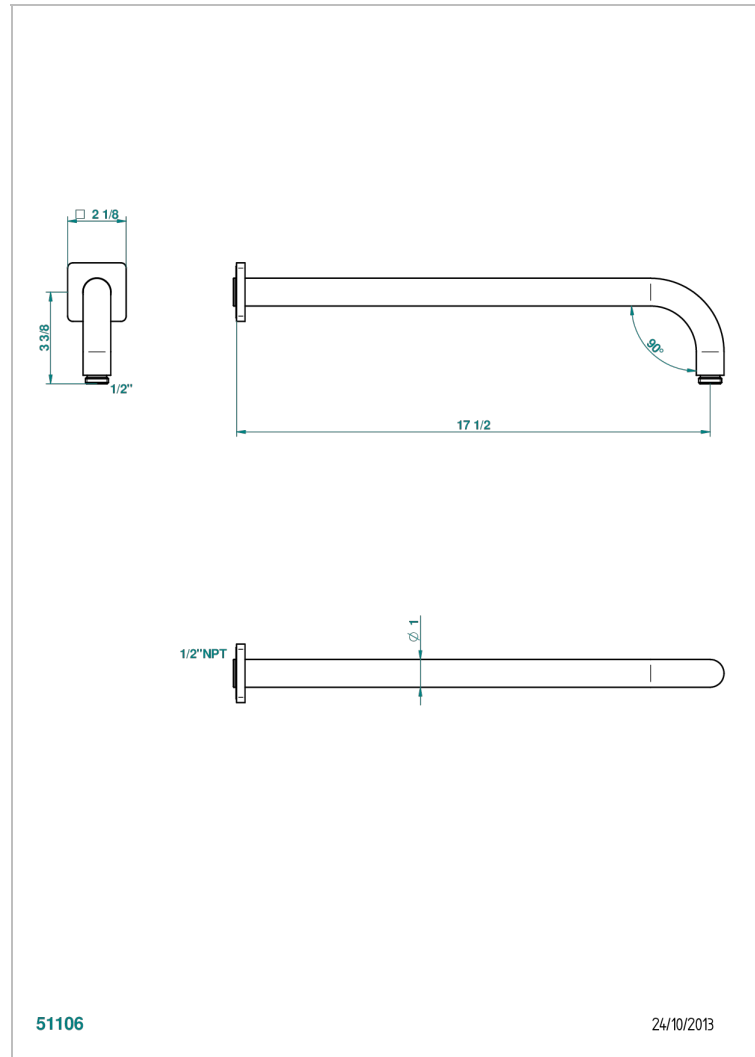

PROFIL METAL

A6A-84L/US

Horizontal shower arm, 90°, lg: 17"

CHARACTERISTIC

- Profil métal
- Horizontal shower arm, 90°, lg: 17"

AVAILABLE FINITIONS

Black nickel - D24
Blush PVD - H62
Brass color PVD - H49
Brown bronze color PVD - F33
Chrome polished - A02
Chrome polished / gold polished - G02

Matt gold color PVD - H53
Matt graphite PVD - H65
Matt nickel (American satin) - C01
Matt nickel color PVD - H56
Nickel antique / Sovereign - H28
Nickel color PVD - H55

Nickel polished - B01
Rose Gold - F27
Satin chrome - C03
Silver polished, antique - H03
Silver rhodium - F18
Soft gold - F30