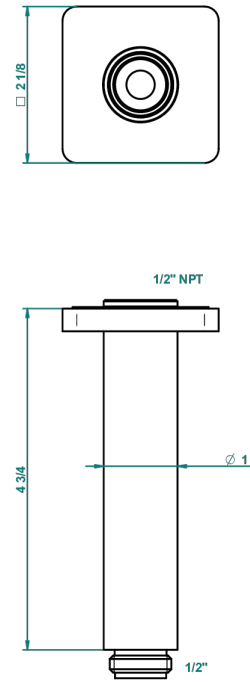

# PROFIL METAL

A6A-82V/US

Vertical shower arm ceiling mounted 1/2" connection

22020

04/12/2015

## CHARACTERISTIC

- Profil métal
- Vertical shower arm ceiling mounted 1/2" connection