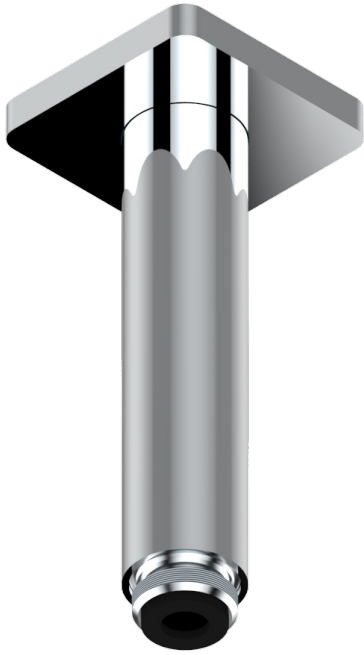

# PROFIL METAL

A6A-82V/US

Vertical shower arm ceiling mounted 1/2" connection

22020

04/12/2015

## CHARACTERISTIC

- Profil métal
- Vertical shower arm ceiling mounted 1/2" connection

## AVAILABLE FINITIONS

Black nickel - D24  
Blush PVD - H62  
Brass color PVD - H49  
Brown bronze color PVD - F33  
Chrome polished - A02  
Chrome polished / gold polished - G02

Copper antique matt, coated - H07  
Gold color PVD - H52  
Gold mat - F07  
Gold polished - F01  
Gold satiney - F03  
Graphite PVD - H64