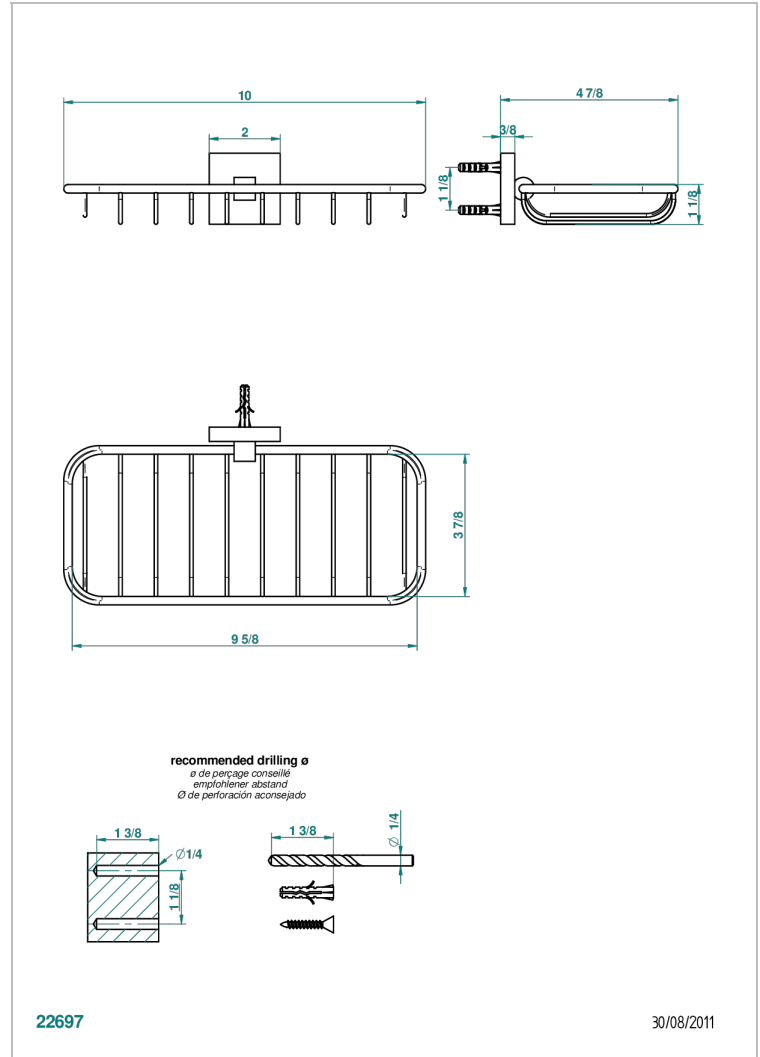

# PROFIL METAL

A6A-620A

Soap basket, wall mounted 10" x 4"3/8

## CHARACTERISTIC

- Profil métal
- Soap basket, wall mounted 10" x 4"3/8