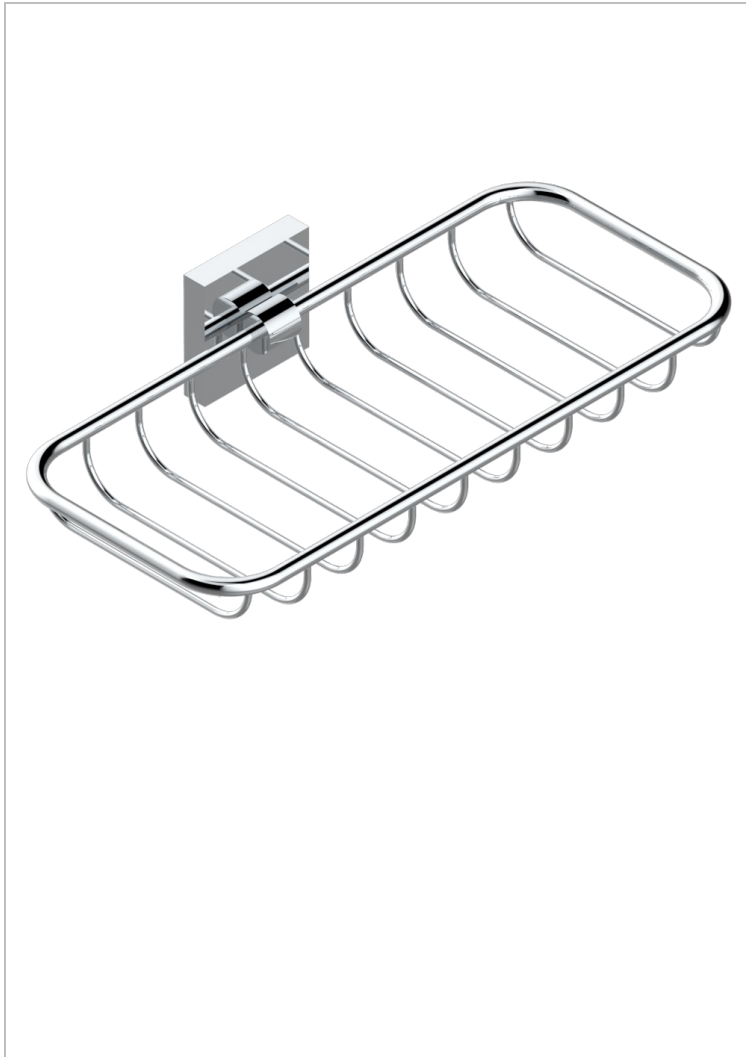

# PROFIL METAL

A6A-620A

Soap basket, wall mounted 10" x 4"3/8

## CHARACTERISTIC

- Profil métal
- Soap basket, wall mounted 10" x 4"3/8