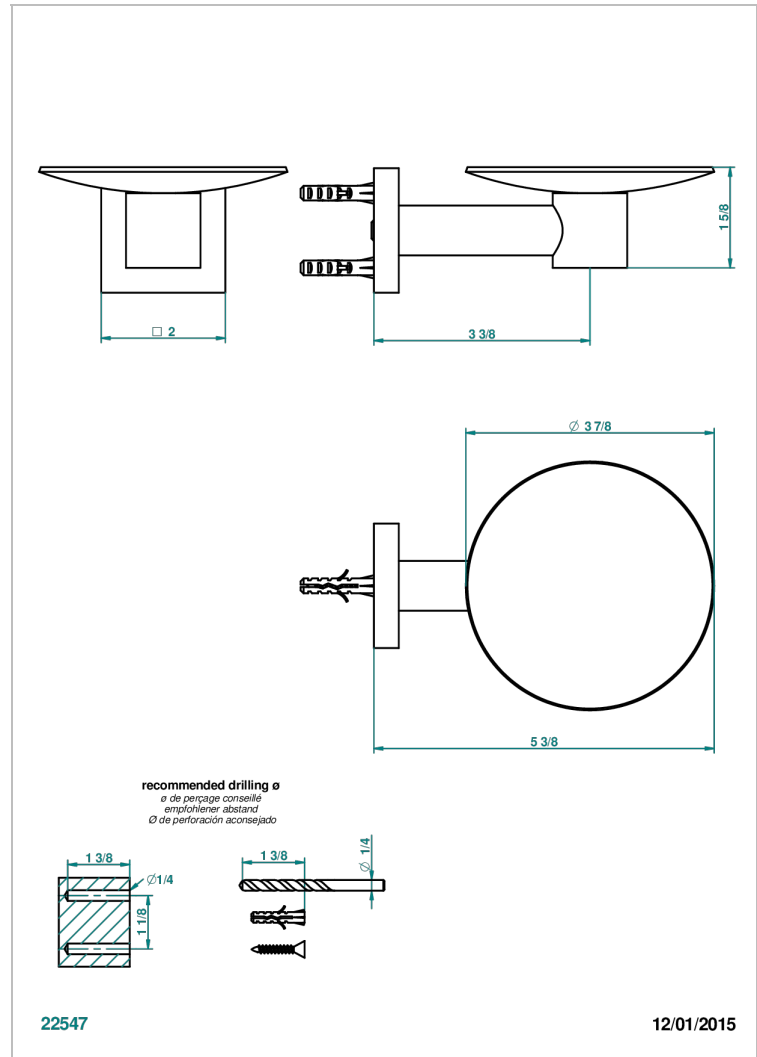

# PROFIL METAL

A6A-546

Soap dish, wall mounted, 4" diameter

THG<sup>®</sup>  
PARIS

## CHARACTERISTIC

- Profil métal
- Soap dish, wall mounted, 4" diameter