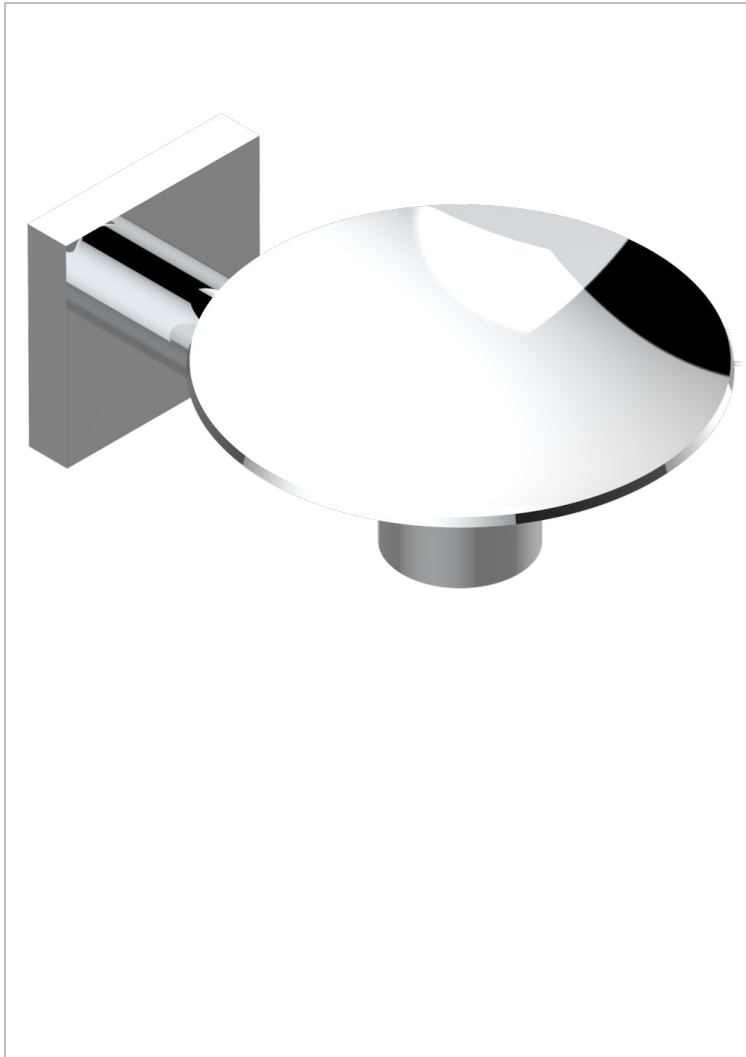

# PROFIL METAL

A6A-546

Soap dish, wall mounted, 4" diameter

THG<sup>®</sup>  
PARIS

## CHARACTERISTIC

- Profil métal
- Soap dish, wall mounted, 4" diameter

## AVAILABLE FINITIONS

Black nickel - D24  
Blush PVD - H62  
Brass color PVD - H49  
Brown bronze color PVD - F33  
Chrome polished - A02  
Chrome polished / gold polished - G02

Copper antique matt, coated - H07  
Gold color PVD - H52  
Gold mat - F07  
Gold polished - F01  
Gold satiny - F03  
Graphite PVD - H64