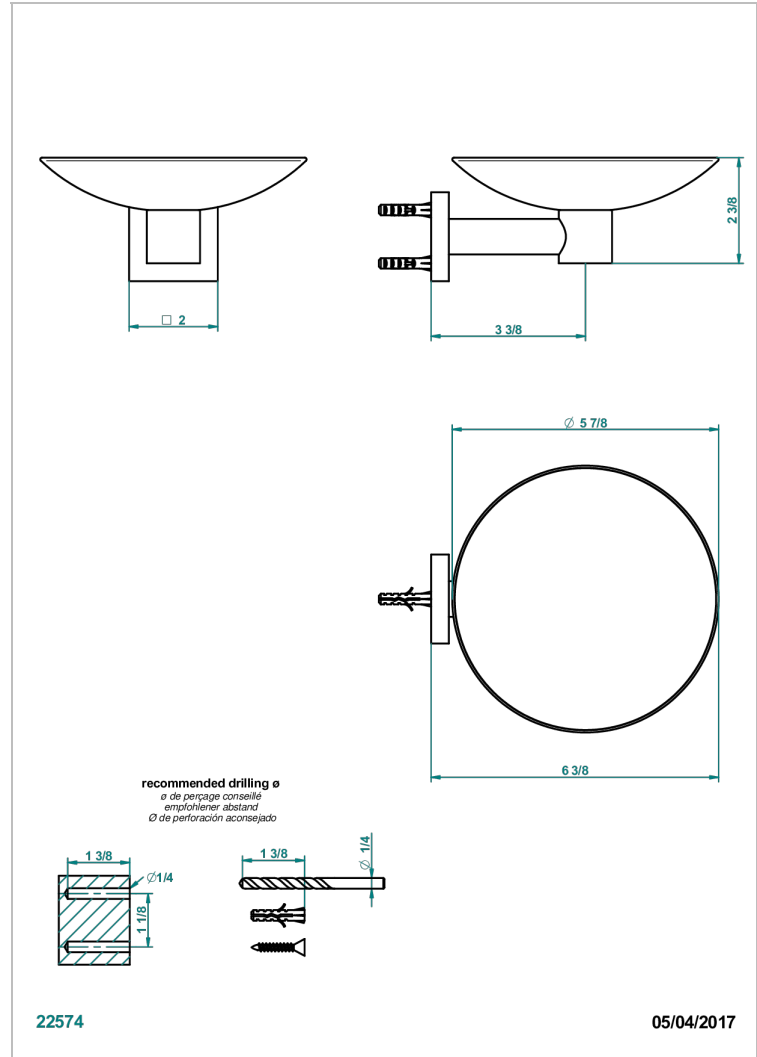

PROFIL METAL

A6A-546GM

Soap dish, wall mounted, 6" diameter

THG[®]
PARIS

CHARACTERISTIC

- Profil métal
- Soap dish, wall mounted, 6" diameter

AVAILABLE FINITIONS

Black nickel - D24
Blush PVD - H62
Brass color PVD - H49
Brown bronze color PVD - F33
Chrome polished - A02
Chrome polished / gold polished - G02