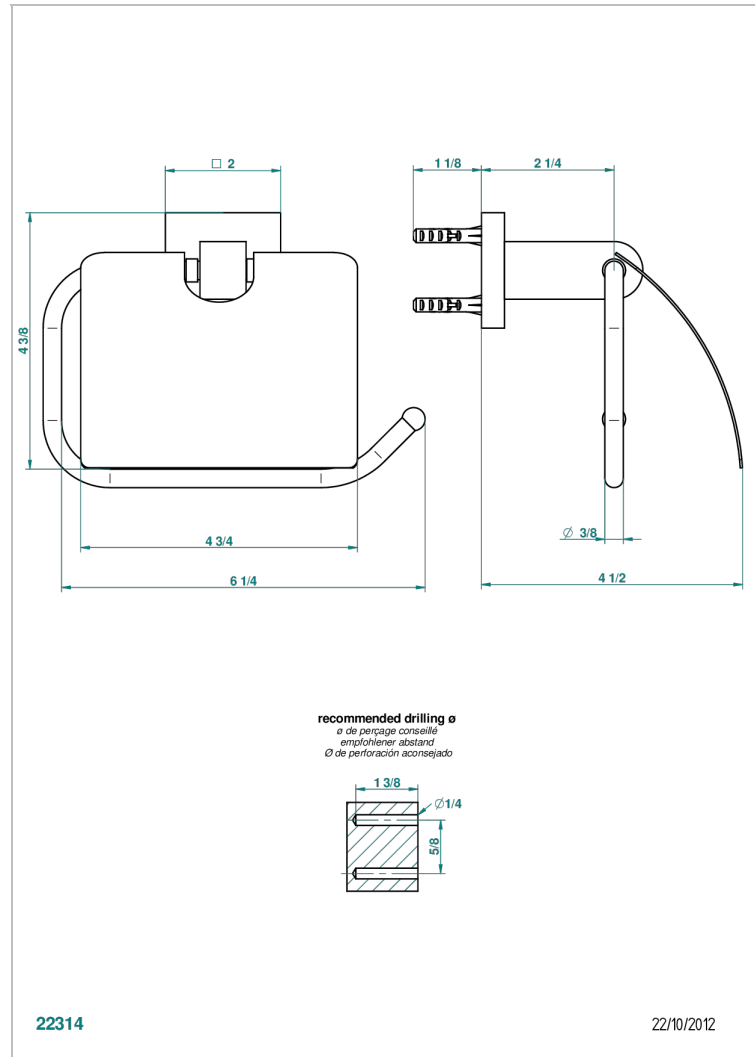

# PROFIL METAL

A6A-538AC

Toilet paper holder, single mount with cover

THG<sup>®</sup>  
PARIS

## CHARACTERISTIC

- Profil métal
- Toilet paper holder, single mount with cover