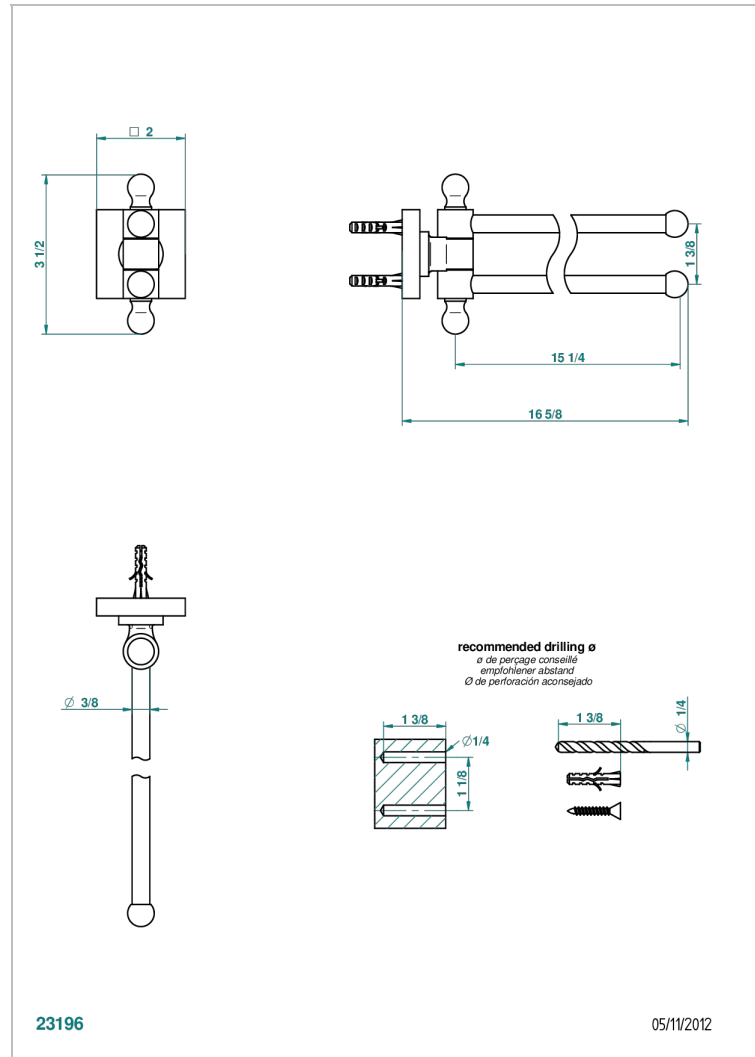

PROFIL METAL

A6A-522

Towel bar 15 3/4" long, double swivel

THG[®]
PARIS

CHARACTERISTIC

- Profil métal
- Towel bar 15 3/4" long, double swivel

AVAILABLE FINITIONS

Black nickel - D24
Blush PVD - H62
Brass color PVD - H49
Brown bronze color PVD - F33
Chrome polished - A02
Chrome polished / gold polished - G02