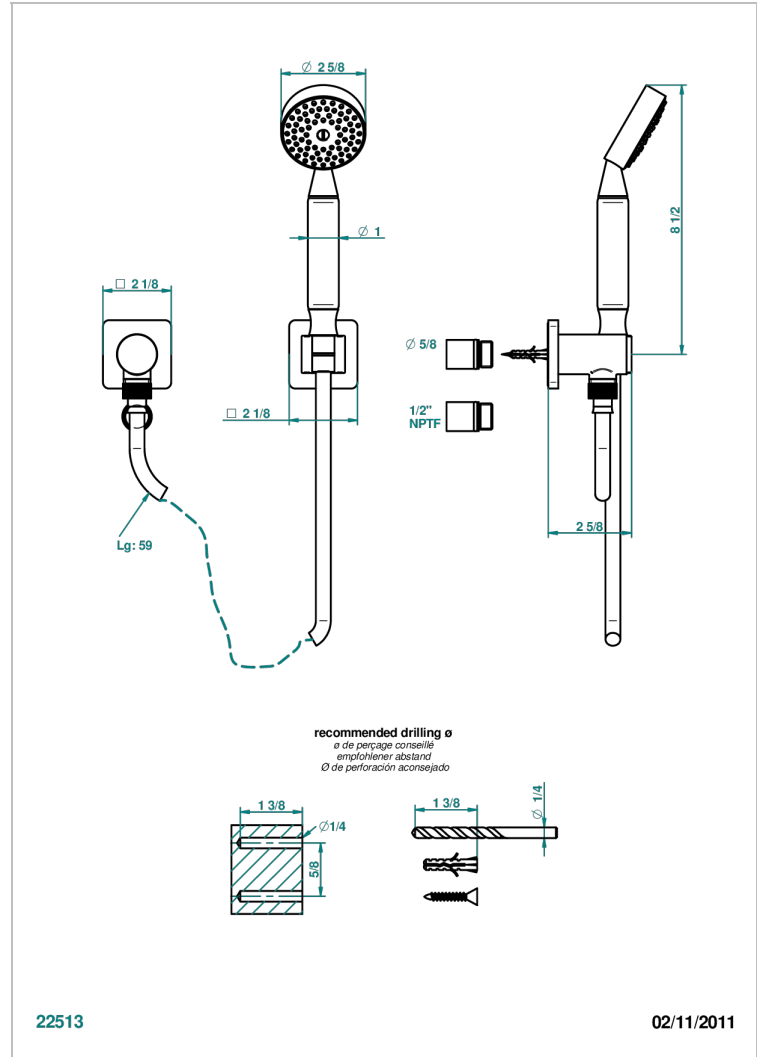

PROFIL METAL

A6A-52/US

Wall mounted handshower with separate fixed hook

22513

02/11/2011

CHARACTERISTIC

- Profil métal
- Wall mounted handshower with separate fixed hook

TECHNICAL SPECS

- Recommandé : 3 bars (max. 5 bars) - Advised : 43,5 psi (max. 72 psi)
- 9,5 l/min à 3 bars (2.5 gpm at 43.5 psi)

AVAILABLE FINITIONS

Black nickel - D24
 Blush PVD - H62
 Brass color PVD - H49
 Brown bronze color PVD - F33
 Chrome polished - A02
 Chrome polished / gold polished - G02

Matt gold color PVD - H53
 Matt graphite PVD - H65
 Matt nickel (American satin) - C01
 Matt nickel color PVD - H56
 Nickel antique / Sovereign - H28
 Nickel color PVD - H55

Nickel polished - B01
 Rose Gold - F27
 Satin chrome - C03
 Silver polished, antique - H03
 Silver rhodium - F18
 Soft gold - F30