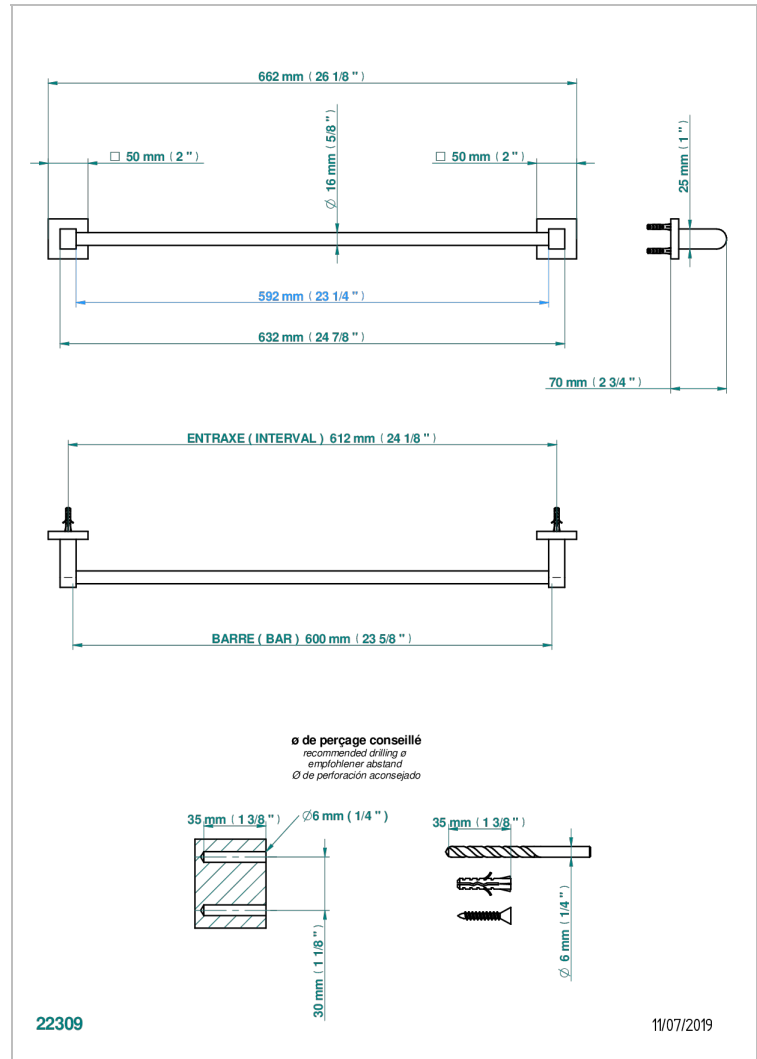

PROFIL METAL

A6A-514/60

Towel bar, 24" long

CHARACTERISTIC

- Profil métal
- Towel bar, 24" long

AVAILABLE FINITIONS

Black nickel - D24
Blush PVD - H62
Brass color PVD - H49
Brown bronze color PVD - F33
Chrome polished - A02
Chrome polished / gold polished - G02