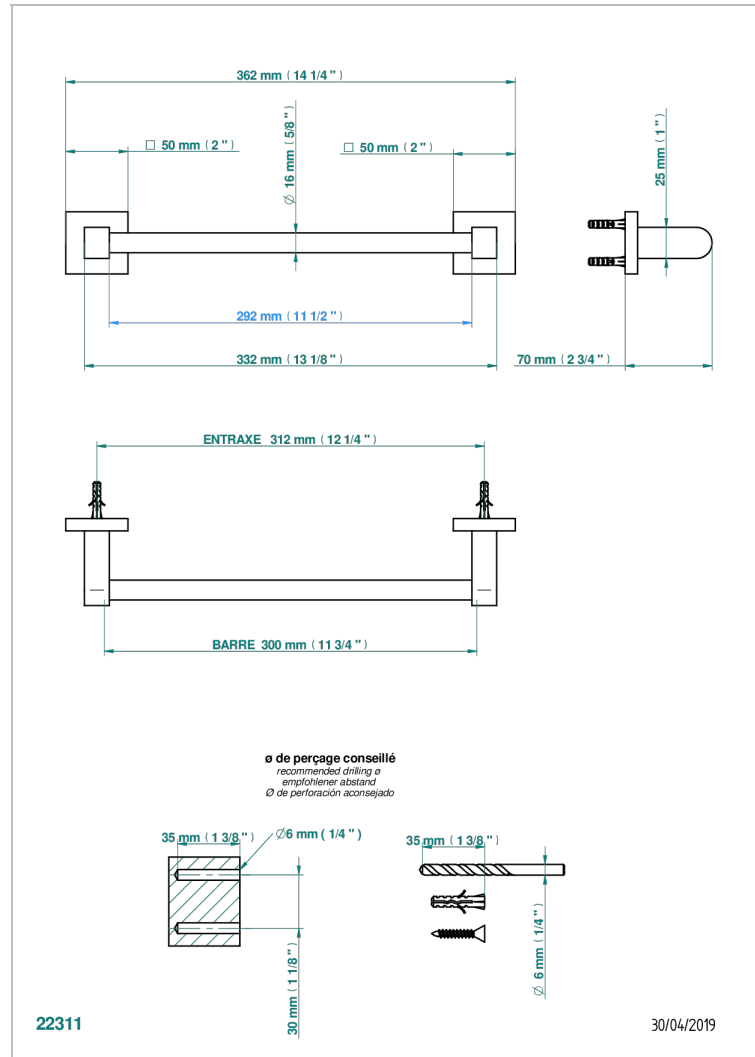

PROFIL METAL

A6A-514/30

Towel bar, 12" long

CHARACTERISTIC

- Profil métal
- Towel bar, 12" long

AVAILABLE FINITIONS

Black nickel - D24
Blush PVD - H62
Brass color PVD - H49
Brown bronze color PVD - F33
Chrome polished - A02
Chrome polished / gold polished - G02