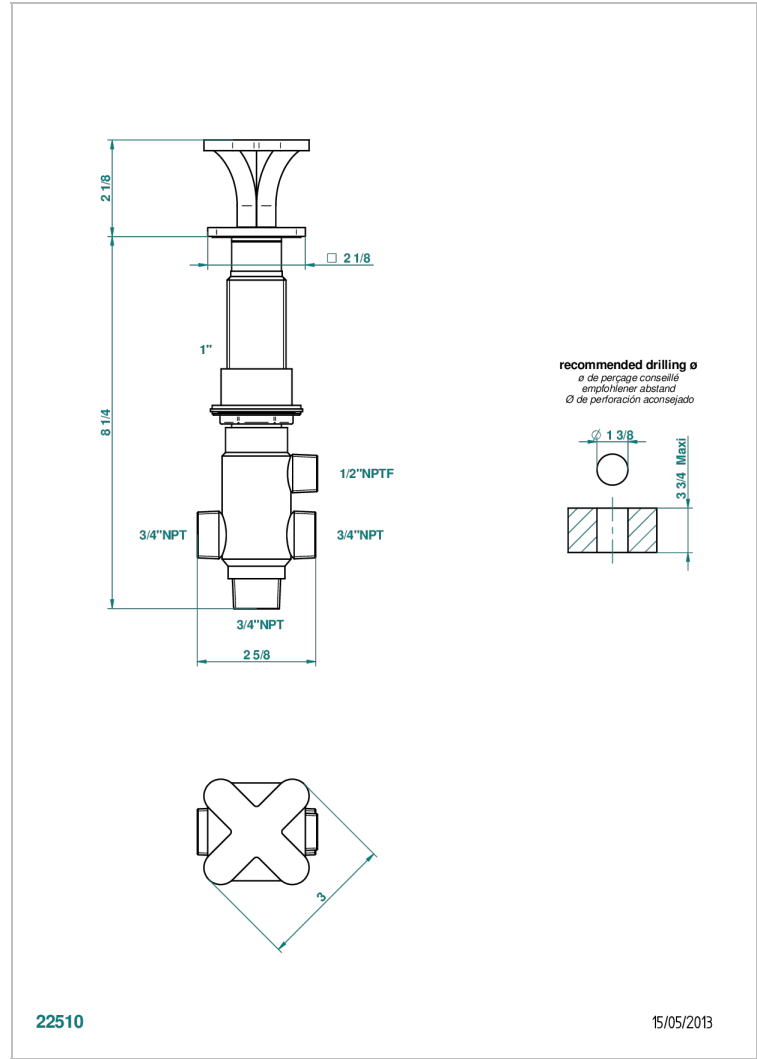

PROFIL METAL

A6A-504VGUS

2-function deck diverter with trim

CHARACTERISTIC

- Profil métal
- 2-function deck diverter with trim

AVAILABLE FINITIONS

Black nickel - D24
 Blush PVD - H62
 Brass color PVD - H49
 Brown bronze color PVD - F33
 Chrome polished - A02
 Chrome polished / gold polished - G02