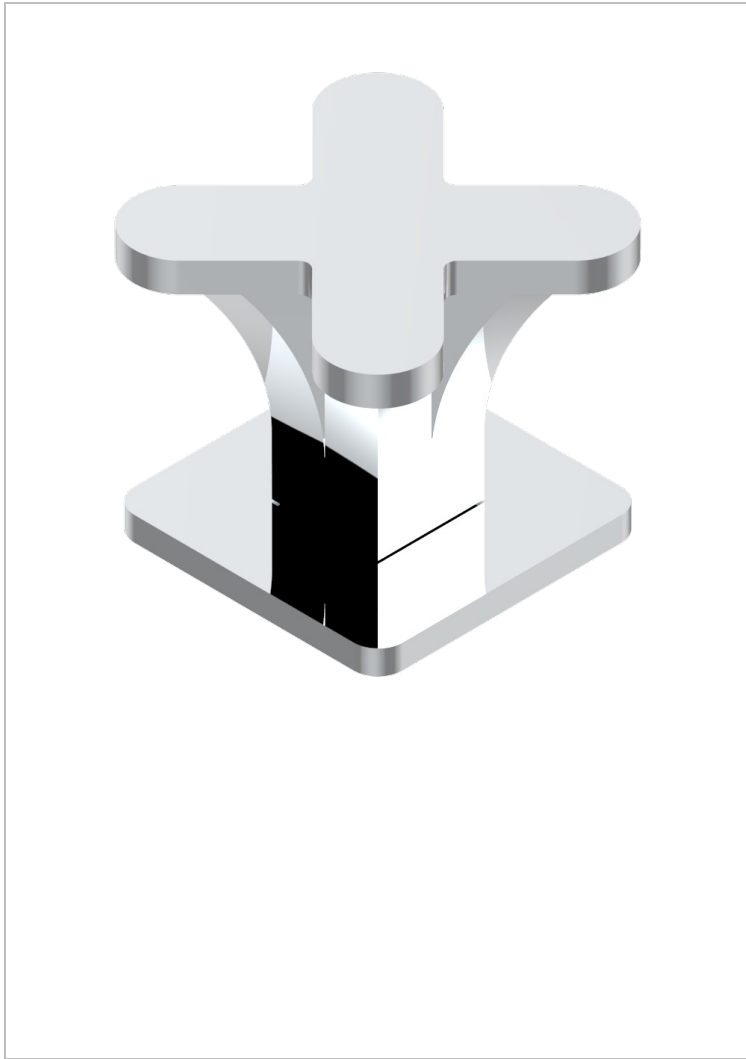

PROFIL METAL

A6A-504VGUS

2-function deck diverter with trim

CHARACTERISTIC

- Profil métal
- 2-function deck diverter with trim

AVAILABLE FINITIONS

Black nickel - D24
 Blush PVD - H62
 Brass color PVD - H49
 Brown bronze color PVD - F33
 Chrome polished - A02
 Chrome polished / gold polished - G02

Copper antique matt, coated - H07
 Gold color PVD - H52
 Gold mat - F07
 Gold polished - F01
 Gold satiney - F03
 Graphite PVD - H64

Light coated bronze - D01
 Matt Umber PVD - H67
 Matt blush PVD - H60
 Matt brass color PVD - H50
 Matt brown bronze color PVD - F34
 Matt chrome (American satin) - C02

Matt gold color PVD - H53
 Matt graphite PVD - H65
 Matt nickel (American satin) - C01
 Matt nickel color PVD - H56
 Nickel antique / Sovereign - H28
 Nickel color PVD - H55

Nickel polished - B01
 Rose Gold - F27
 Satin chrome - C03
 Silver polished, antique - H03
 Silver rhodium - F18
 Soft gold - F30