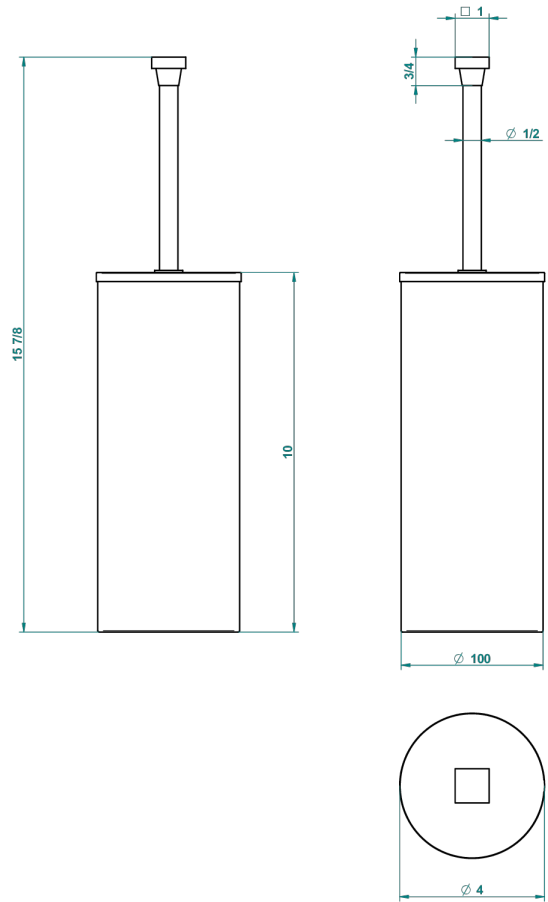

PROFIL METAL

A6A-4700C

Metal toilet brush holder with brush with cover floor mounted

22388

18/11/2015

CHARACTERISTIC

- Profil métal
- Metal toilet brush holder with brush with cover floor mounted

AVAILABLE FINITIONS