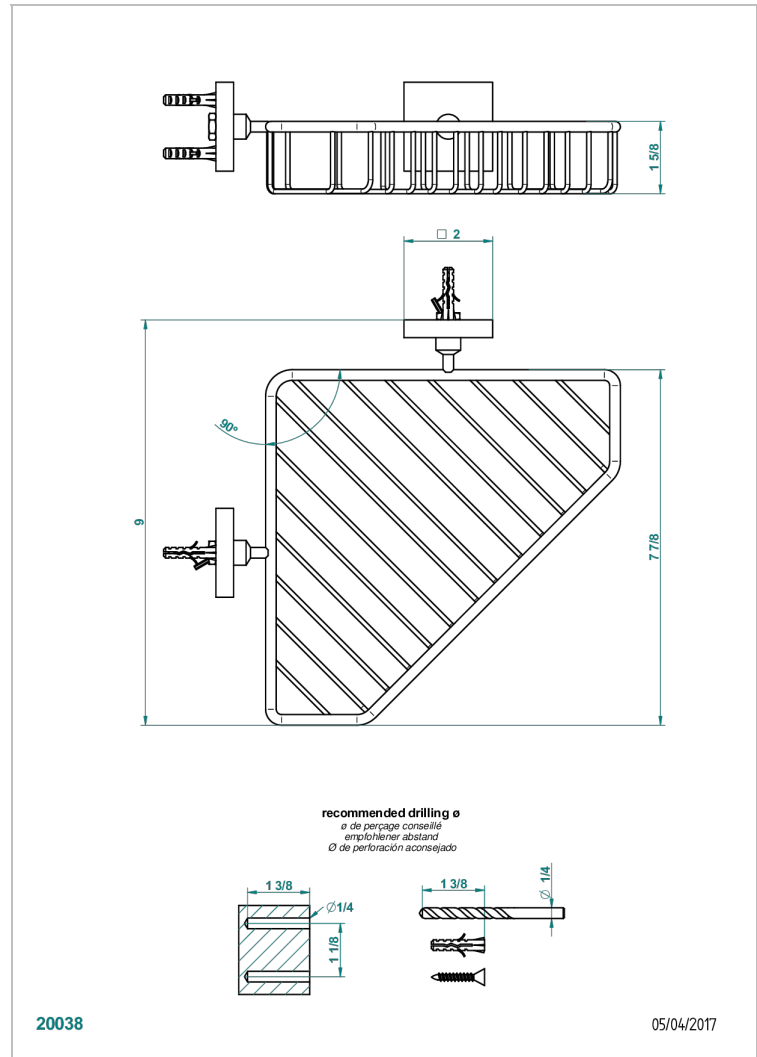

PROFIL METAL

A6A-3623

Large corner soap basket, wall mounted

THG[®]
PARIS

CHARACTERISTIC

- Profil métal
- Large corner soap basket, wall mounted

AVAILABLE FINITIONS

Black nickel - D24
Blush PVD - H62
Brass color PVD - H49
Brown bronze color PVD - F33
Chrome polished - A02
Chrome polished / gold polished - G02