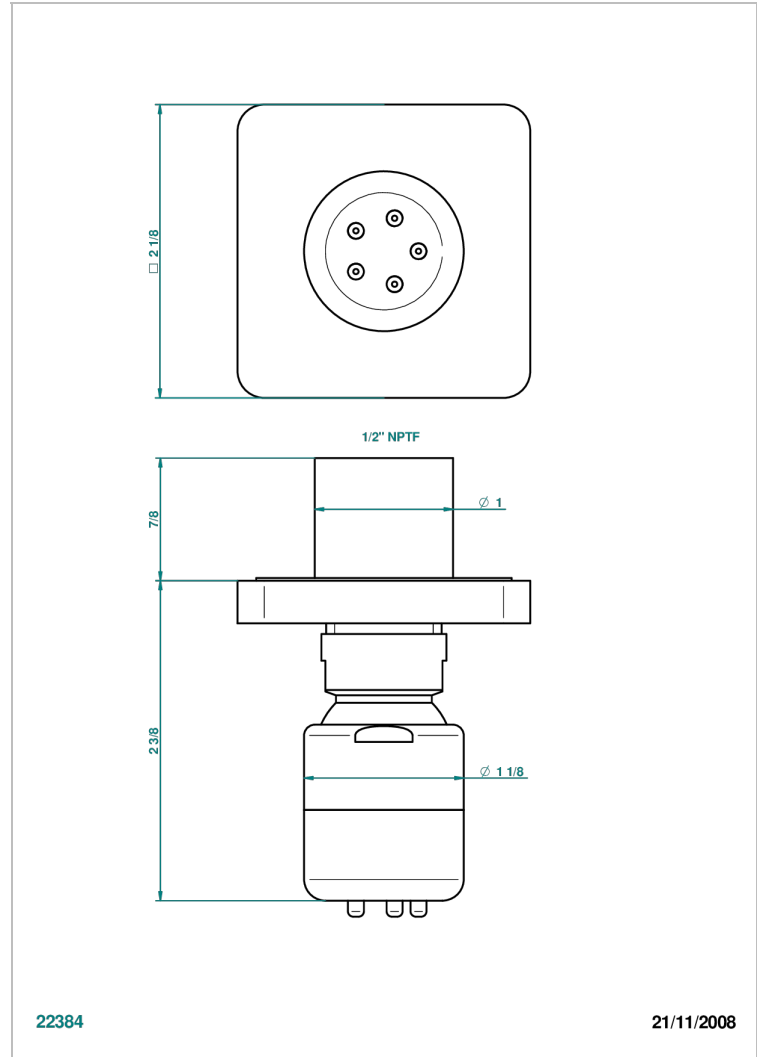

PROFIL METAL

A6A-290/BUS

Body spray 1/2" with Easyclean system

22384

21/11/2008

CHARACTERISTIC

- Profil métal
- Body spray 1/2" with Easyclean system

AVAILABLE FINITIONS