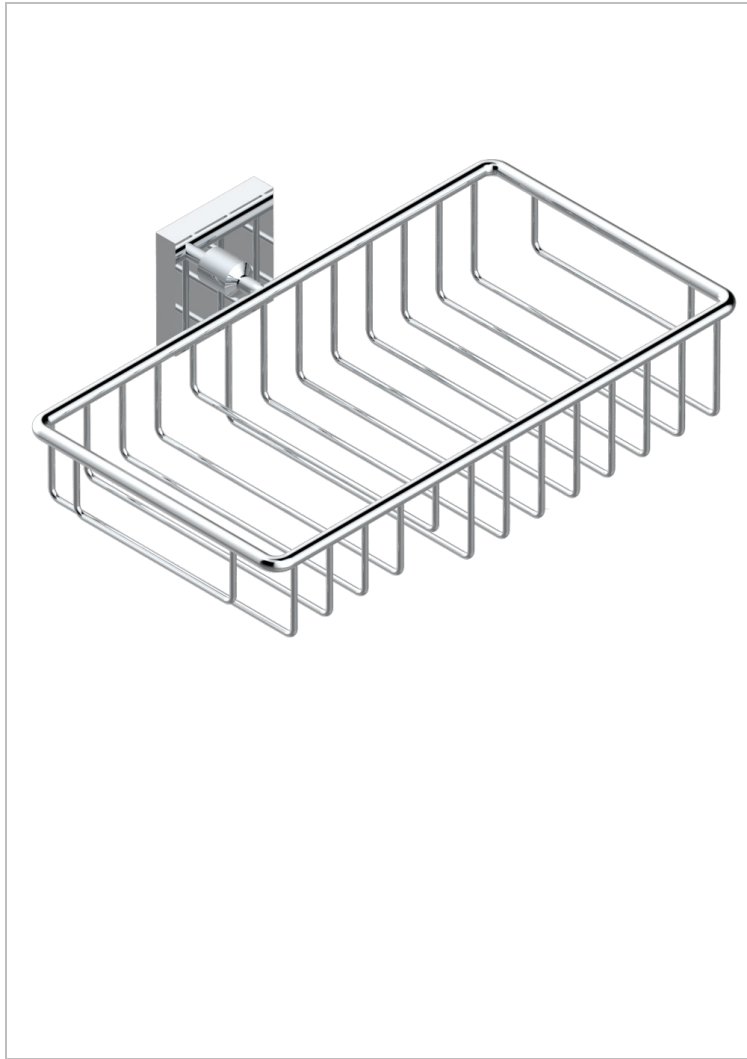

# PROFIL METAL

A6A-2620

Soap and sponge holder, wall mounted

## CHARACTERISTIC

- Profil métal
- Soap and sponge holder, wall mounted