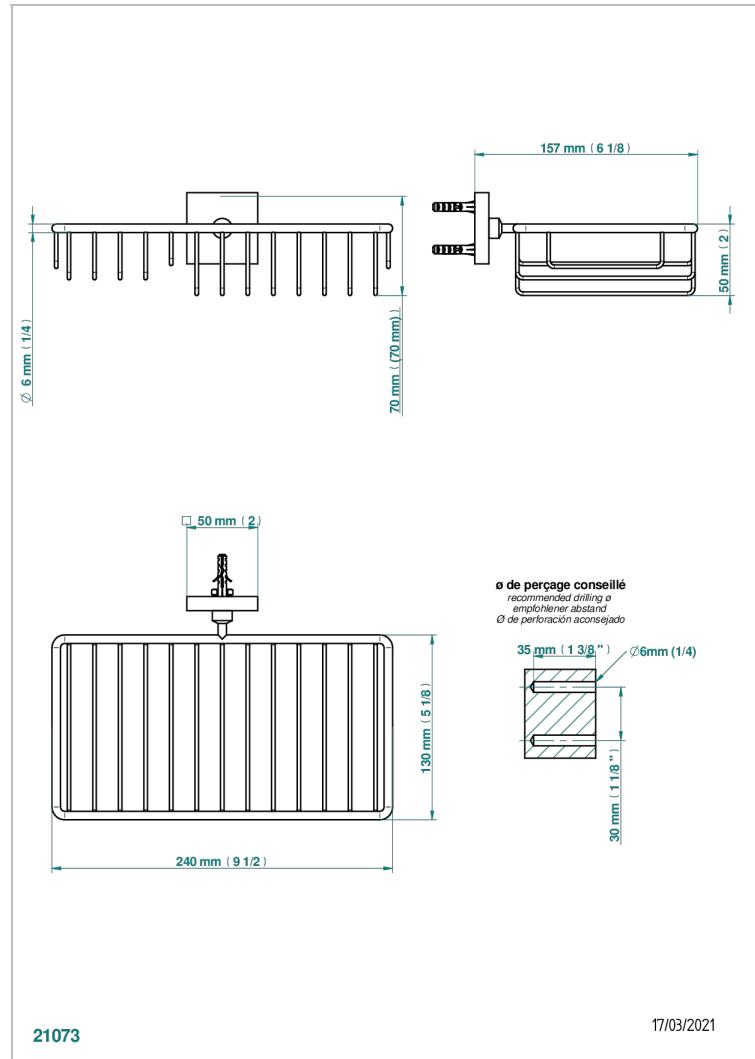

# PROFIL METAL

A6A-2620

Soap and sponge holder, wall mounted

## CHARACTERISTIC

- Profil métal
- Soap and sponge holder, wall mounted