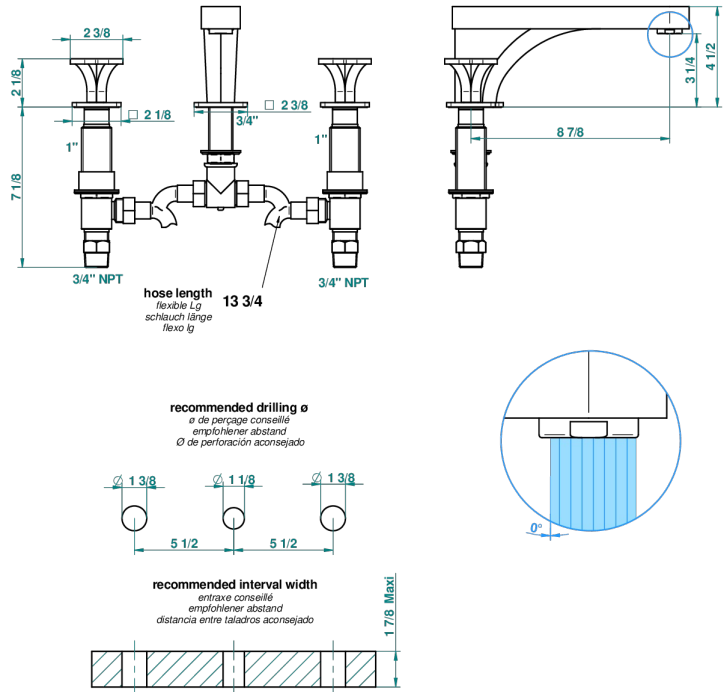

PROFIL METAL

A6A-25SGUS

Roman tub set with 3/4" valves

JS

22026

10/12/2012

CHARACTERISTIC

- Profil métal
- Roman tub set with 3/4" valves

TECHNICAL SPECS

- Recommandé : 3 bars (max. 5 bars) - Advised : 43,5 psi (max. 72 psi)
- Bec : 35 l/min à 3 bars
- Spout : 9.26 gpm at 43.5 psi

AVAILABLE FINITIONS

Black nickel - D24
Blush PVD - H62
Brass color PVD - H49
Brown bronze color PVD - F33
Chrome polished - A02
Chrome polished / gold polished - G02