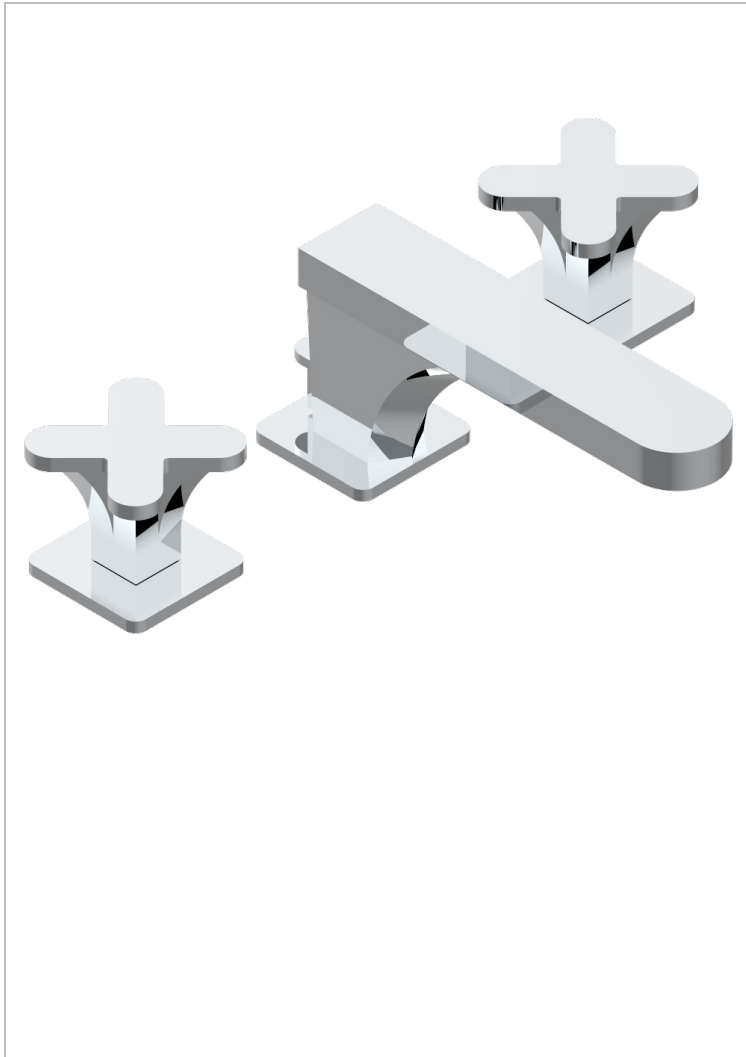

PROFIL METAL

A6A-151M/US

Widespread lavatory set with drain for 1 1/4" + countertop

CHARACTERISTIC

- Profil métal
- Widespread lavatory set with drain for 1 1/4" + countertop

TECHNICAL SPECS

- Recommandé : 3 bars (max. 5 bars) - Advised : 43,5 psi (max. 72 psi)
- 5,7 l/min à 3 bars (1.5 gpm at 43.5 psi)
- 1.2 gpm on demand in accordance with California's rules

AVAILABLE FINITIONS

Black nickel - D24
Blush PVD - H62
Brass color PVD - H49
Brown bronze color PVD - F33
Chrome polished - A02
Chrome polished / gold polished - G02

Copper antique matt, coated - H07
Gold color PVD - H52
Gold mat - F07
Gold polished - F01
Gold satiney - F03
Graphite PVD - H64