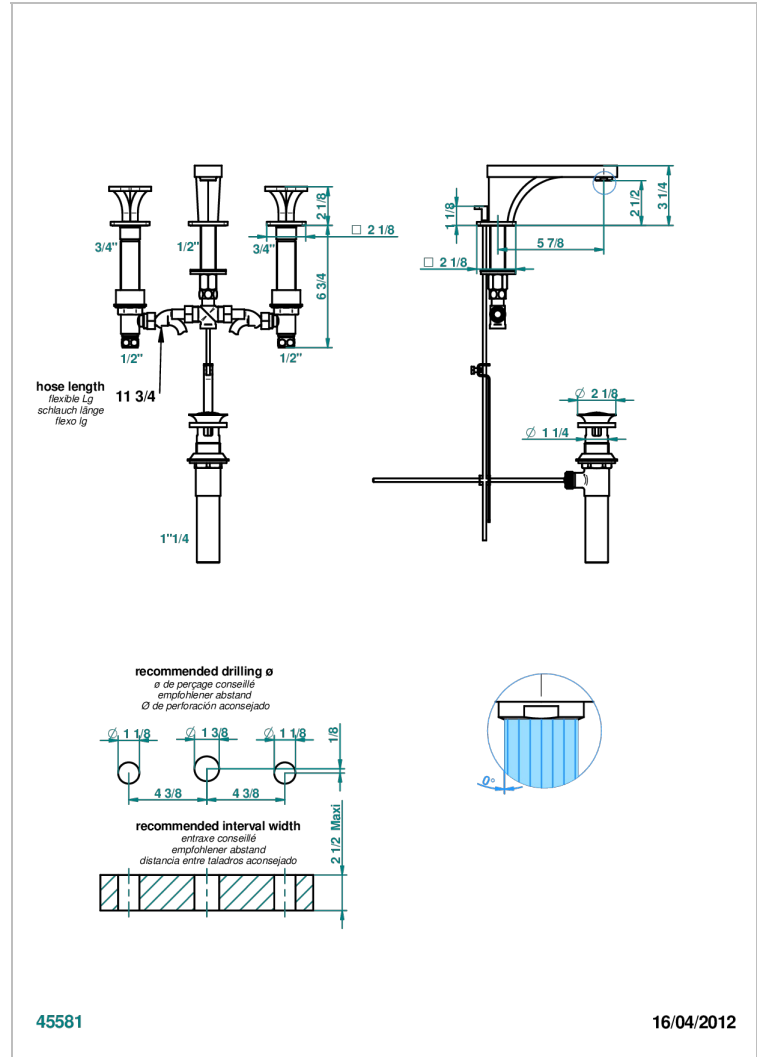

PROFIL METAL

A6A-151M/US

Widespread lavatory set with drain for 1 1/4" + countertop

CHARACTERISTIC

- Profil métal
- Widespread lavatory set with drain for 1 1/4" + countertop

TECHNICAL SPECS

- Recommandé : 3 bars (max. 5 bars) - Advised : 43,5 psi (max. 72 psi)
- 5,7 l/min à 3 bars (1.5 gpm at 43.5 psi)
- 1.2 gpm on demand in accordance with California's rules