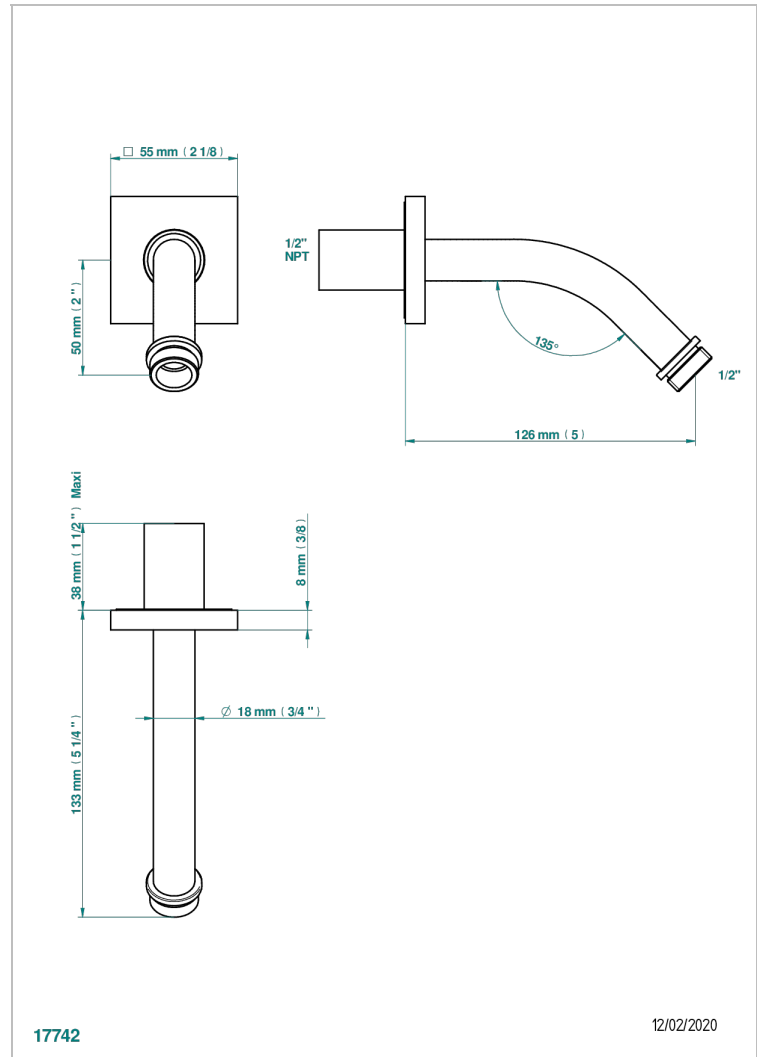

# MARINA METAL

A61-82/US

Horizontal shower arm, 45°, lg: 4" 3/4

17742

12/02/2020

## CHARACTERISTIC

- Marina metal
- Horizontal shower arm, 45°, lg: 4" 3/4