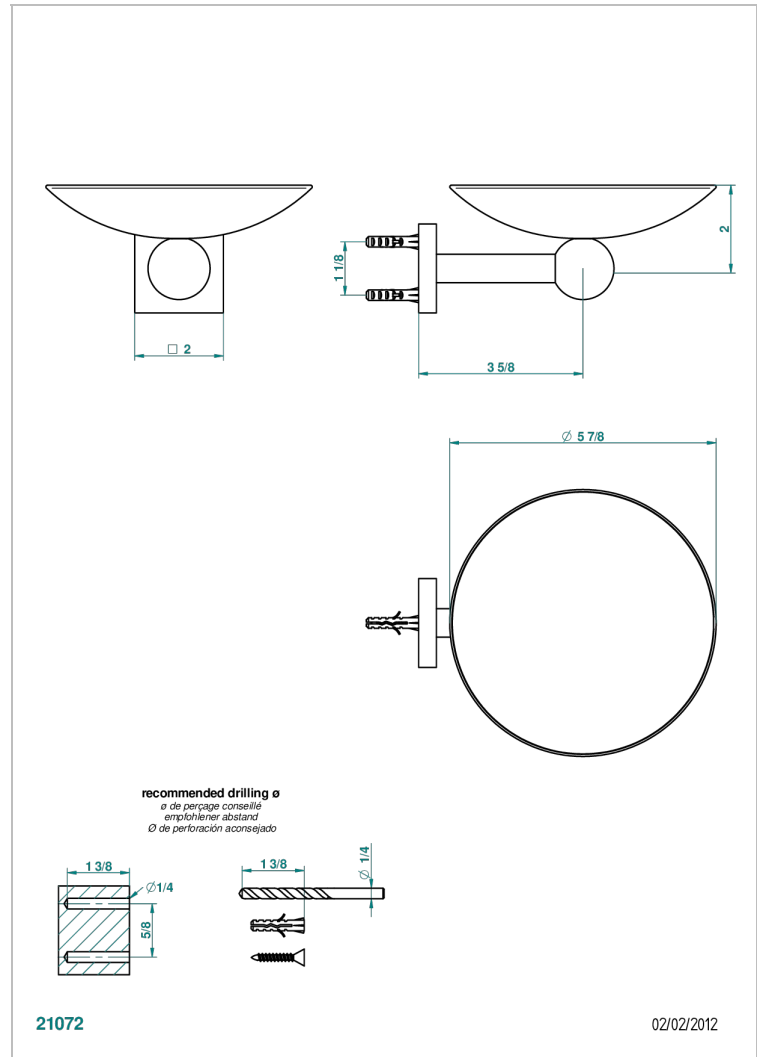

# MARINA METAL

A61-546GM

Soap dish, wall mounted, 6" diameter

## CHARACTERISTIC

- Marina metal
- Soap dish, wall mounted, 6" diameter