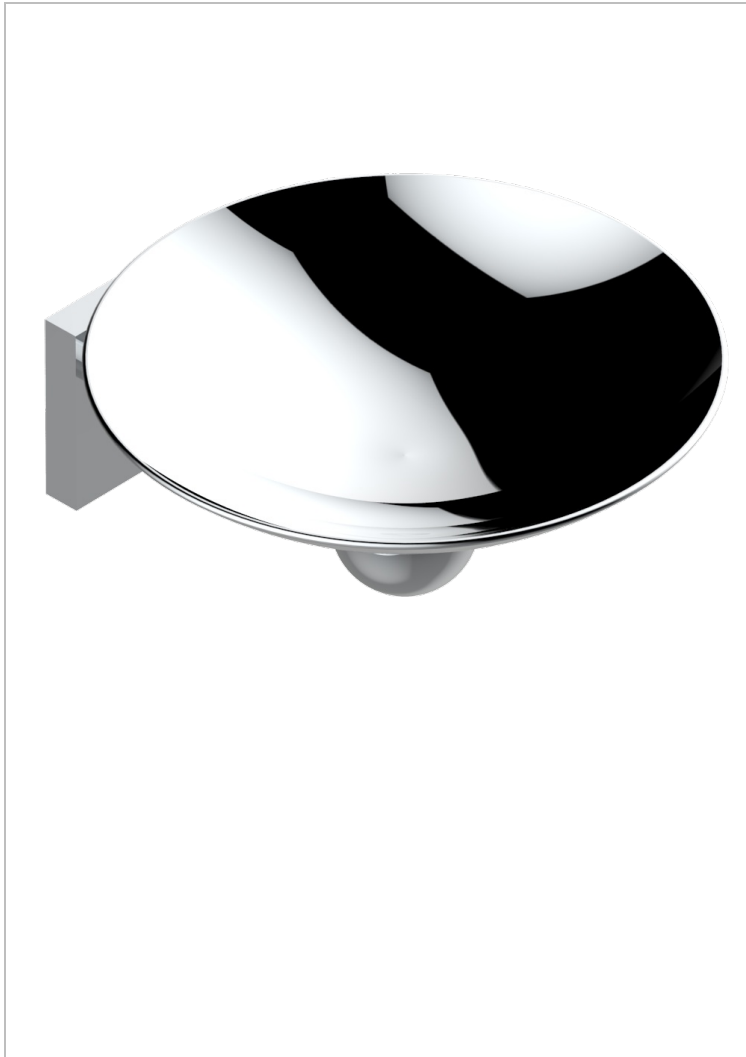

# MARINA METAL

A61-546GM

Soap dish, wall mounted, 6" diameter

## CHARACTERISTIC

- Marina metal
- Soap dish, wall mounted, 6" diameter

## AVAILABLE FINITIONS

Black nickel - D24  
Chrome polished - A02  
Chrome polished / gold polished - G02  
Copper antique matt, coated - H07  
Gold mat - F07  
Gold polished - F01

Gold satiney - F03  
Matt chrome (American satin) - C02  
Matt nickel (American satin) - C01  
Nickel antique / Sovereign - H28  
Nickel polished - B01  
Rose Gold - F27