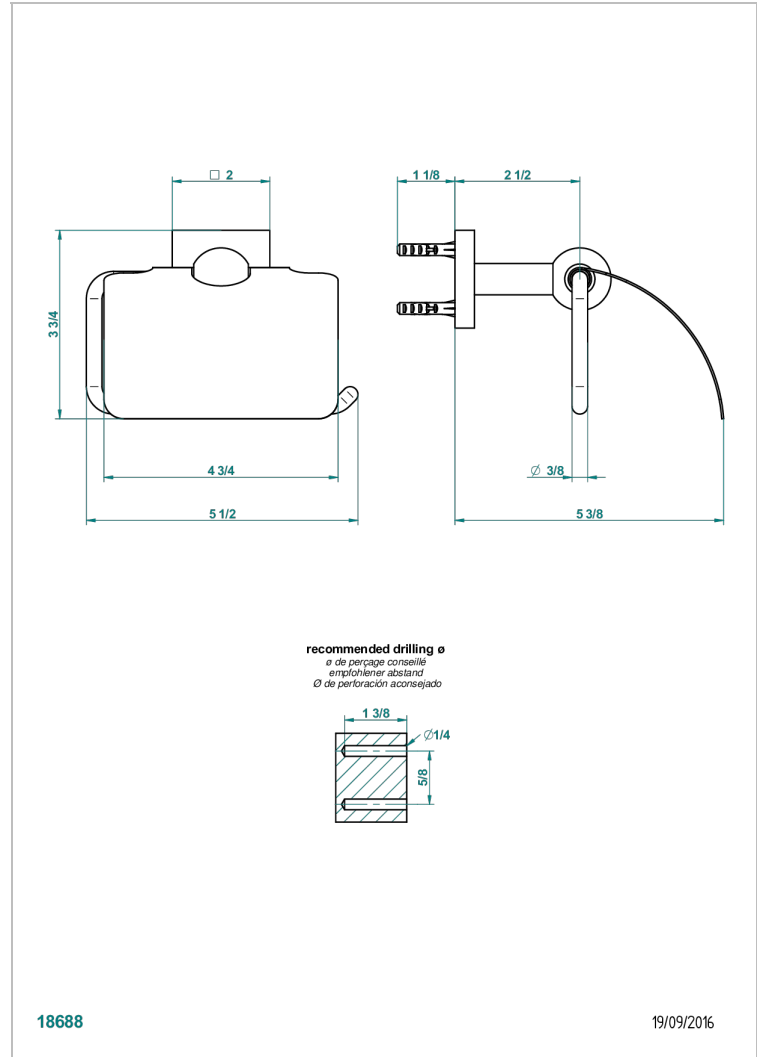

MARINA METAL

A61-538AC

Toilet paper holder, single mount with cover

THG[®]
PARIS

CHARACTERISTIC

- Marina metal
- Toilet paper holder, single mount with cover

AVAILABLE FINITIONS

Black nickel - D24
Chrome polished - A02
Chrome polished / gold polished - G02
Copper antique matt, coated - H07
Gold mat - F07
Gold polished - F01