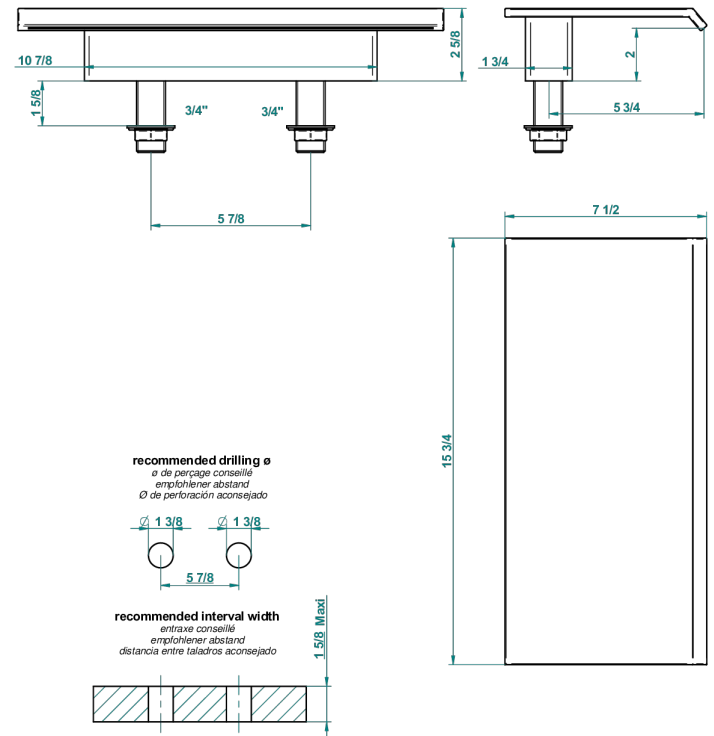

# MARINA METAL

A61-29NIA/D

Waterfall bath spout, deck mounted, 15.3/4"

THG<sup>®</sup>  
PARIS

19208

04/11/2014

## CHARACTERISTIC

- Marina metal
- Waterfall bath spout, deck mounted, 15.3/4"

## RELATED SKU'S

- Ref. G00-77 Special Tee set for waterfall spout