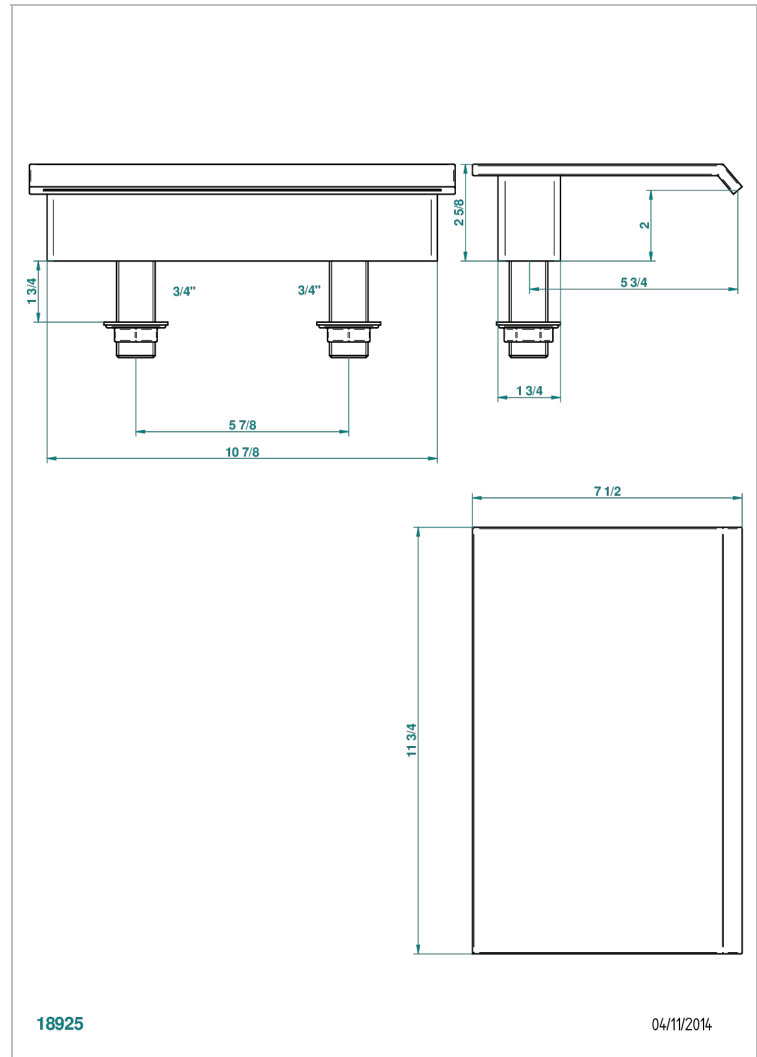

MARINA METAL

A61-29NIA/B

Waterfall bath spout, deck mounted, 11.3/4"

CHARACTERISTIC

- Marina metal
- Waterfall bath spout, deck mounted, 11.3/4"

RELATED SKU'S

- Ref. G00-77 Special Tee set for waterfall spout