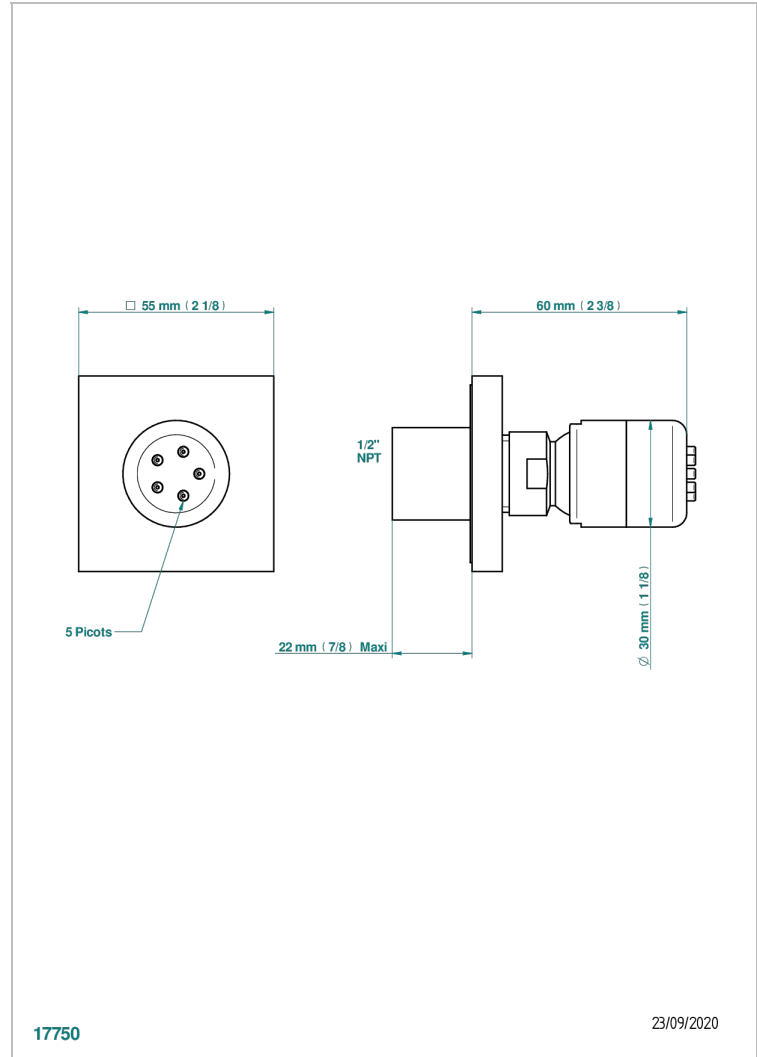

MARINA METAL

A61-290/BUS

Body spray 1/2" with Easyclean system

CHARACTERISTIC

- Marina metal
- Body spray 1/2" with Easyclean system

AVAILABLE FINITIONS

Black nickel - D24
Chrome polished - A02
Chrome polished / gold polished - G02
Copper antique matt, coated - H07
Gold mat - F07
Gold polished - F01