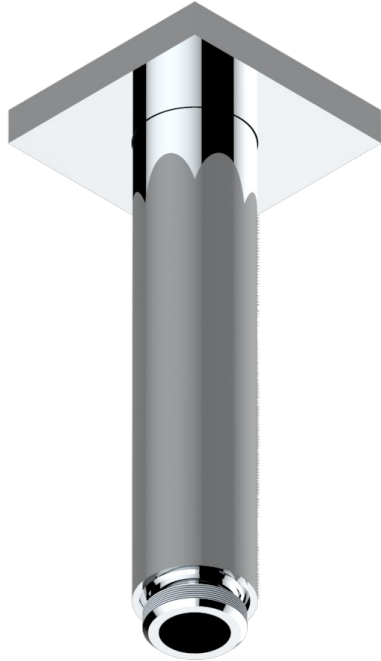

MARINA BLACK ONYX

A60-82V/US

Vertical shower arm ceiling mounted 1/2" connection

17748

12/02/2020

CHARACTERISTIC

- Marina black Onyx
- Vertical shower arm ceiling mounted 1/2" connection

AVAILABLE FINITIONS

Black nickel - D24
Chrome polished - A02
Chrome polished / gold polished - G02
Copper antique matt, coated - H07
Gold mat - F07
Gold polished - F01

Gold satiney - F03
Matt chrome (American satin) - C02
Matt nickel (American satin) - C01
Nickel antique / Sovereign - H28
Nickel polished - B01
Rose Gold - F27

Silver polished, antique - H03
Silver rhodium - F18
Soft gold - F30
Soft matt gold - F31