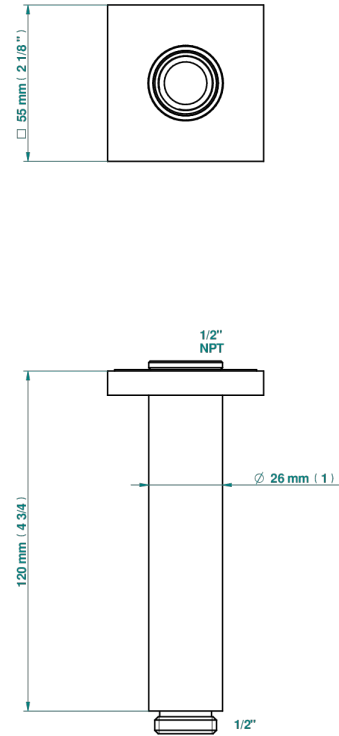

MARINA BLACK ONYX

A60-82V/US

Vertical shower arm ceiling mounted 1/2" connection

17748

12/02/2020

CHARACTERISTIC

- Marina black Onyx
- Vertical shower arm ceiling mounted 1/2" connection

AVAILABLE FINITIONS