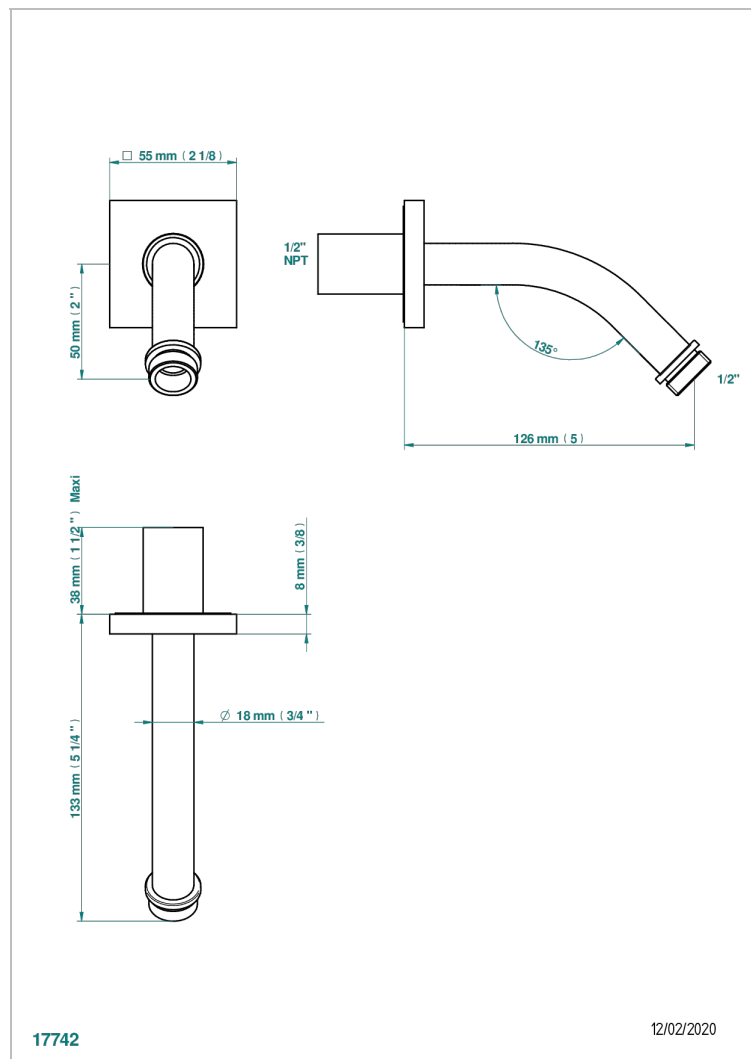

MARINA BLACK ONYX

A60-82/US

Horizontal shower arm, 45°, lg: 4" 3/4

THG[®]
PARIS

CHARACTERISTIC

- Marina black Onyx
- Horizontal shower arm, 45°, lg: 4" 3/4

AVAILABLE FINITIONS

Black nickel - D24
Chrome polished - A02
Chrome polished / gold polished - G02
Copper antique matt, coated - H07
Gold mat - F07
Gold polished - F01