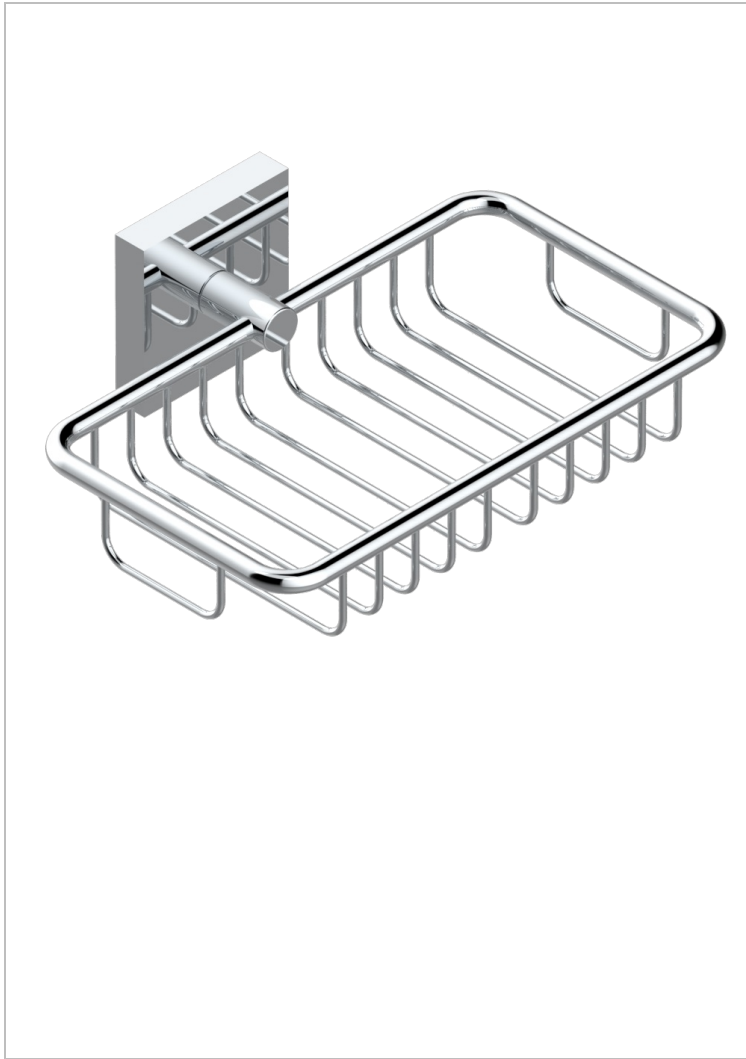

MARINA BLACK ONYX

A60-620

Soap basket, wall mounted 6"1/4 x 3"5/8

THG[®]
PARIS

CHARACTERISTIC

- Marina black Onyx
- Soap basket, wall mounted 6"1/4 x 3"5/8

AVAILABLE FINITIONS

Black nickel - D24
Chrome polished - A02
Chrome polished / gold polished - G02
Copper antique matt, coated - H07
Gold mat - F07
Gold polished - F01

Gold satiney - F03
Matt chrome (American satin) - C02
Matt nickel (American satin) - C01
Nickel antique / Sovereign - H28
Nickel polished - B01
Rose Gold - F27

Silver polished, antique - H03
Silver rhodium - F18
Soft gold - F30
Soft matt gold - F31