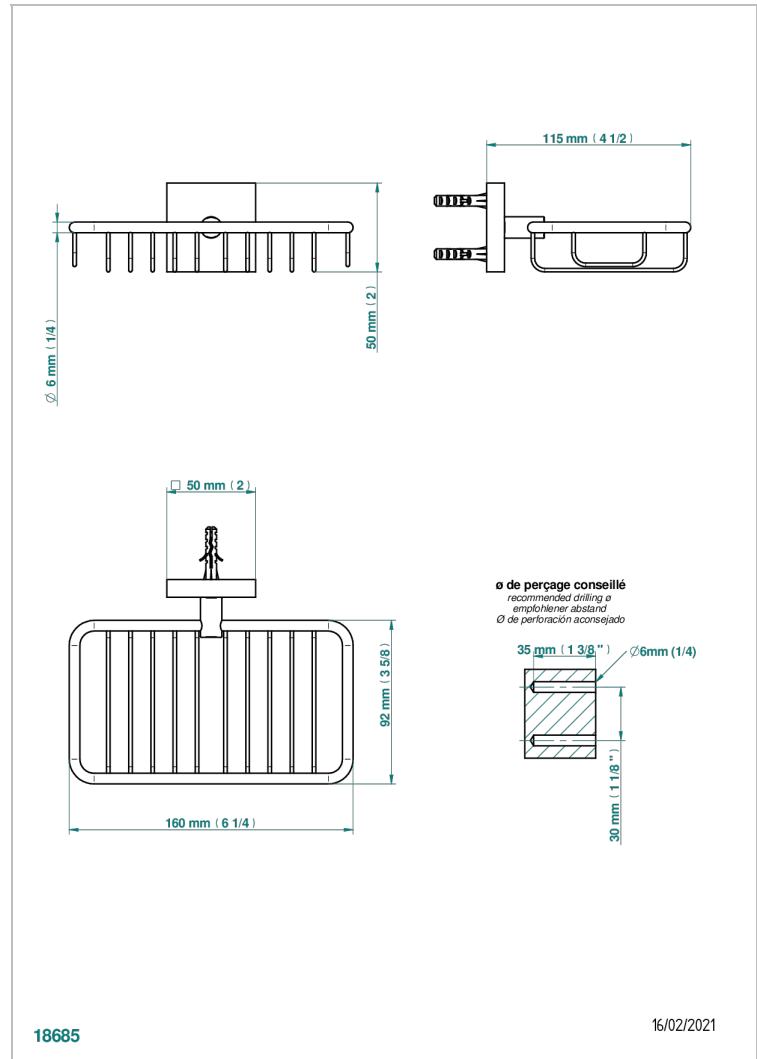

MARINA BLACK ONYX

A60-620

Soap basket, wall mounted 6"1/4 x 3"5/8

THG[®]
PARIS

CHARACTERISTIC

- Marina black Onyx
- Soap basket, wall mounted 6"1/4 x 3"5/8

AVAILABLE FINITIONS

Black nickel - D24
Chrome polished - A02
Chrome polished / gold polished - G02
Copper antique matt, coated - H07
Gold mat - F07
Gold polished - F01