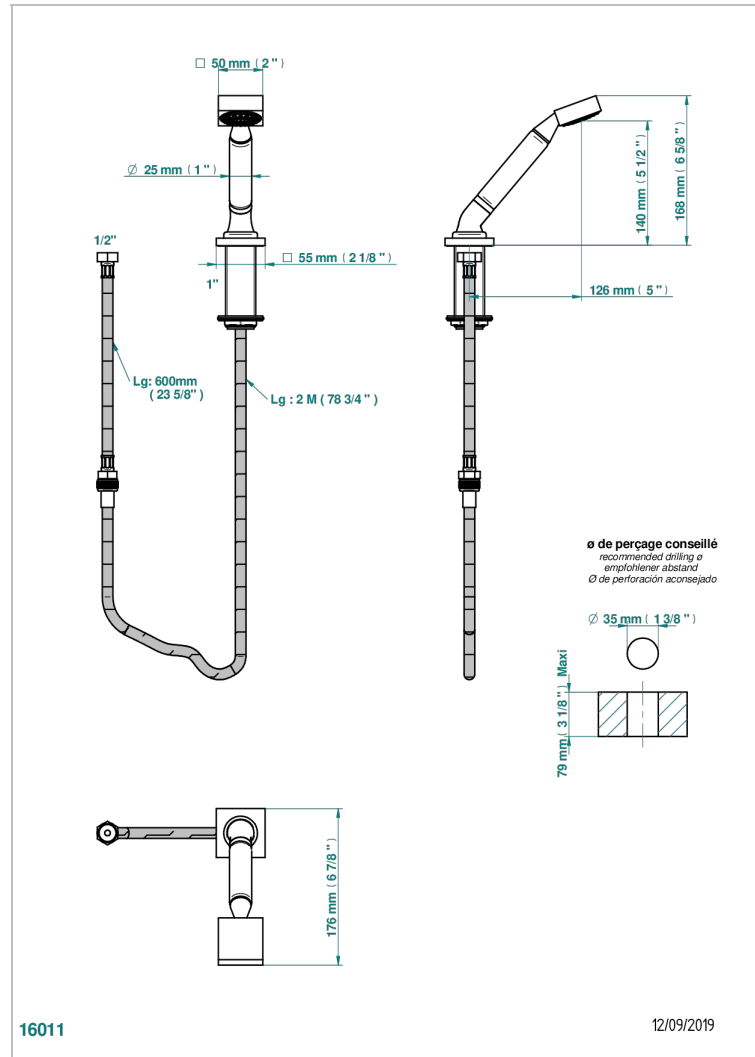

MARINA BLACK ONYX

A60-60A

Deck mounted hand shower, with hose

CHARACTERISTIC

- Marina black Onyx
- Deck mounted hand shower, with hose

TECHNICAL SPECS

- Recommandé : 3 bars (max. 5 bars) - Advised : 43,5 psi (max. 72 psi)
- 9,5 l/min à 3 bars (2.5 gpm at 43.5 psi)

AVAILABLE FINITIONS

Black nickel - D24
 Chrome polished - A02
 Chrome polished / gold polished - G02
 Copper antique matt, coated - H07
 Gold mat - F07
 Gold polished - F01

Gold satiney - F03
 Matt chrome (American satin) - C02
 Matt nickel (American satin) - C01
 Nickel antique / Sovereign - H28
 Nickel polished - B01
 Rose Gold - F27