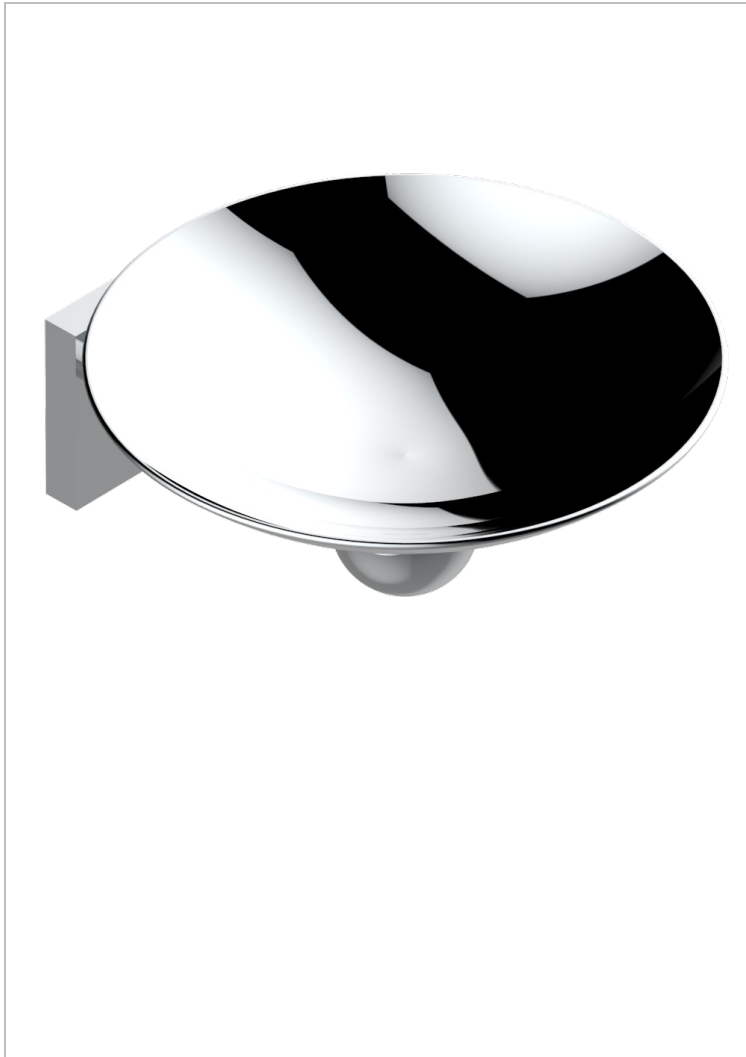

MARINA BLACK ONYX

A60-546GM

Soap dish, wall mounted, 6" diameter

CHARACTERISTIC

- Marina black Onyx
- Soap dish, wall mounted, 6" diameter

AVAILABLE FINITIONS

Black nickel - D24
Chrome polished - A02
Chrome polished / gold polished - G02
Copper antique matt, coated - H07
Gold mat - F07
Gold polished - F01

Gold satiney - F03
Matt chrome (American satin) - C02
Matt nickel (American satin) - C01
Nickel antique / Sovereign - H28
Nickel polished - B01
Rose Gold - F27

Silver polished, antique - H03
Silver rhodium - F18
Soft gold - F30
Soft matt gold - F31