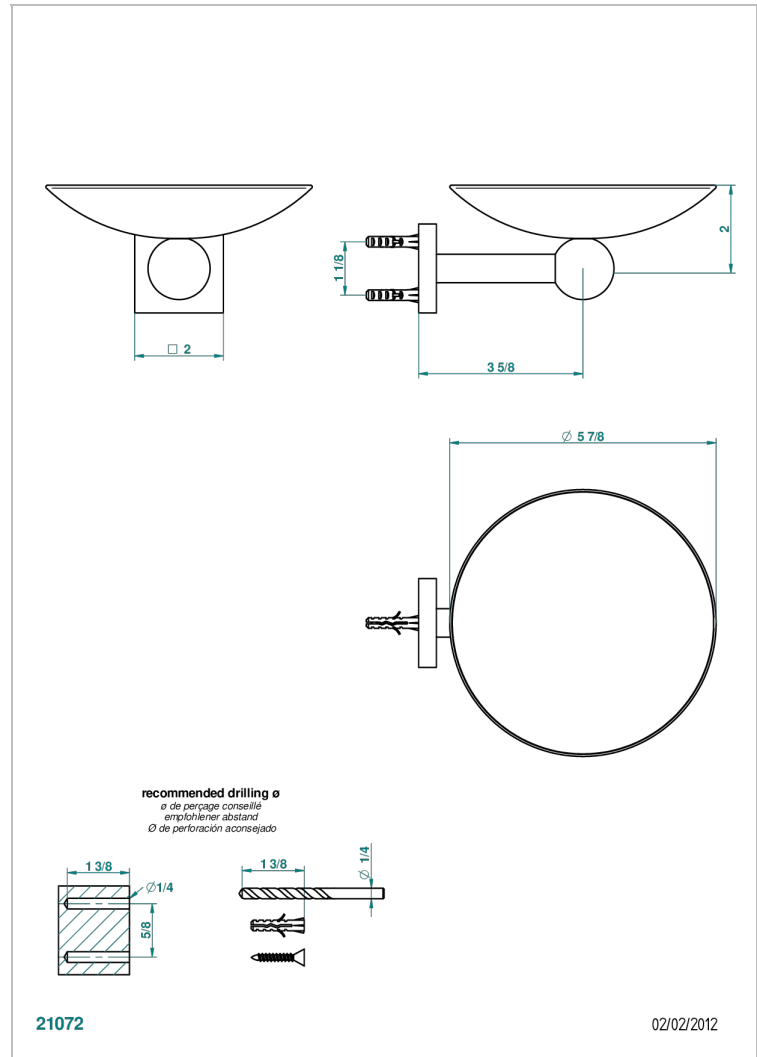

MARINA BLACK ONYX

A60-546GM

Soap dish, wall mounted, 6" diameter

CHARACTERISTIC

- Marina black Onyx
- Soap dish, wall mounted, 6" diameter

AVAILABLE FINITIONS

Black nickel - D24
Chrome polished - A02
Chrome polished / gold polished - G02
Copper antique matt, coated - H07
Gold mat - F07
Gold polished - F01