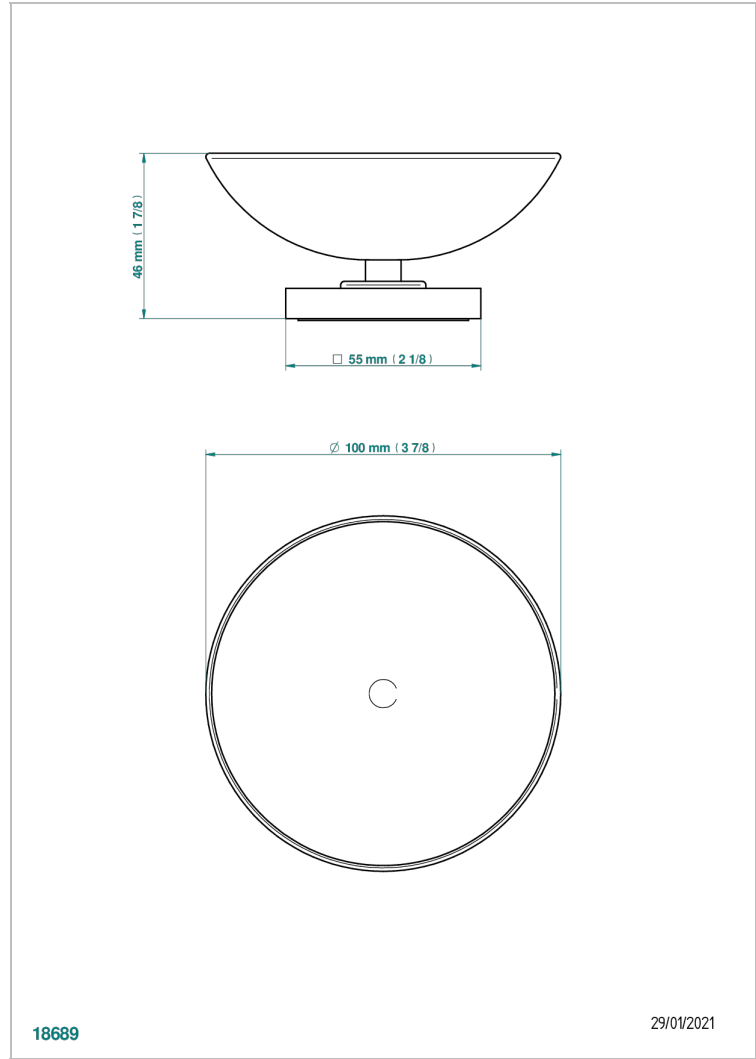

# MARINA BLACK ONYX

A60-544

Soap dish, freestanding , 4" diameter

## CHARACTERISTIC

- Marina black Onyx
- Soap dish, freestanding , 4" diameter