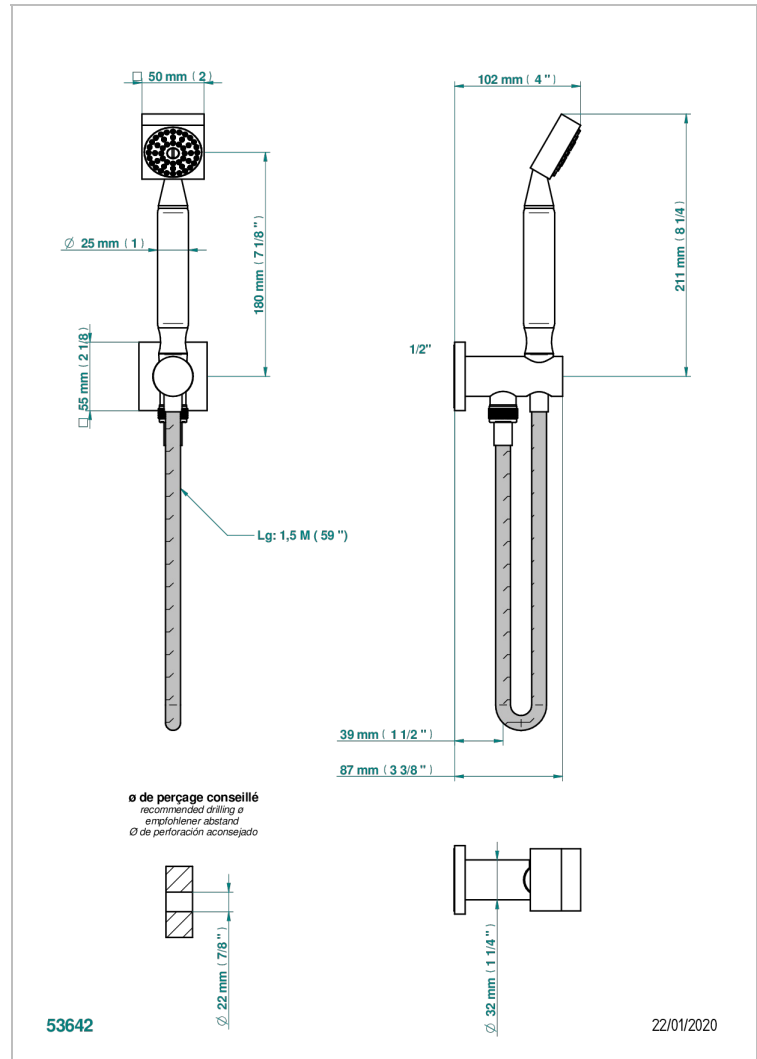

# MARINA BLACK ONYX

A60-54/US

Wall mounted handshower with integrated fixed hook

THG<sup>®</sup>  
PARIS

## CHARACTERISTIC

- Marina black Onyx
- Wall mounted handshower with integrated fixed hook

## TECHNICAL SPECS

- Recommandé : 3 bars (max. 5 bars) - Advised : 43,5 psi (max. 72 psi)
- 9,5 l/min à 3 bars (2.5 gpm at 43.5 psi)