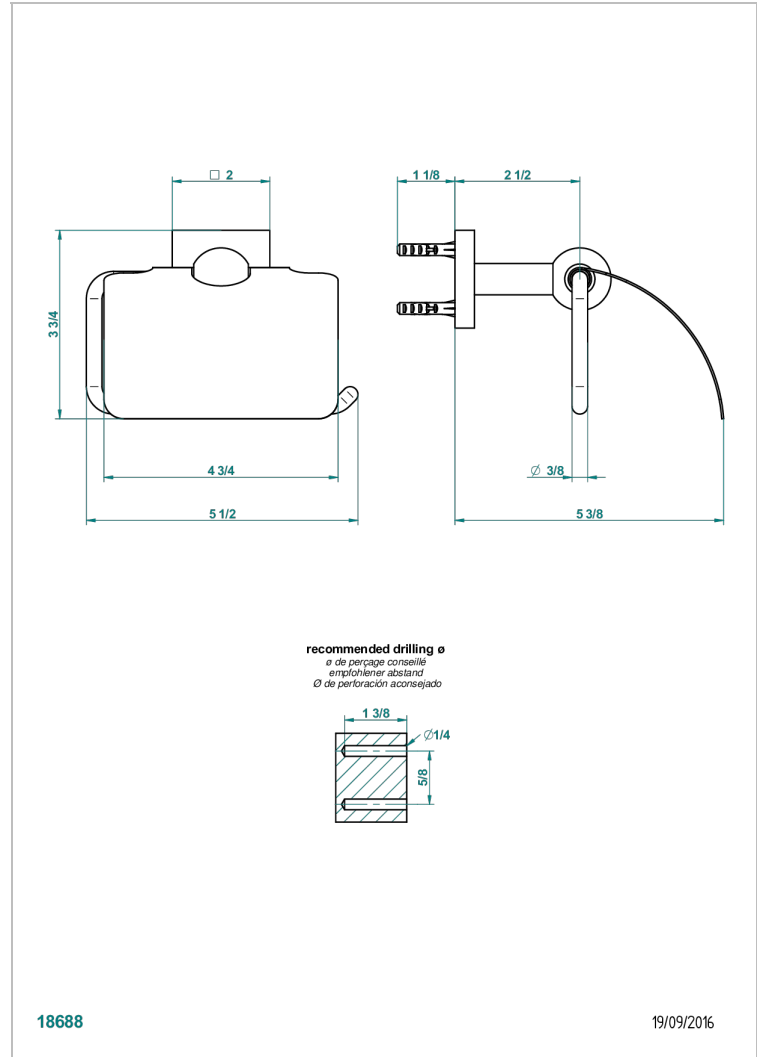

MARINA BLACK ONYX

A60-538AC

Toilet paper holder, single mount with cover

THG
PARIS

18688

19/09/2016

CHARACTERISTIC

- Marina black Onyx
- Toilet paper holder, single mount with cover

AVAILABLE FINITIONS

Black nickel - D24
Chrome polished - A02
Chrome polished / gold polished - G02
Copper antique matt, coated - H07
Gold mat - F07
Gold polished - F01

Gold satiney - F03
Matt chrome (American satin) - C02
Matt nickel (American satin) - C01
Nickel antique / Sovereign - H28
Nickel polished - B01
Rose Gold - F27